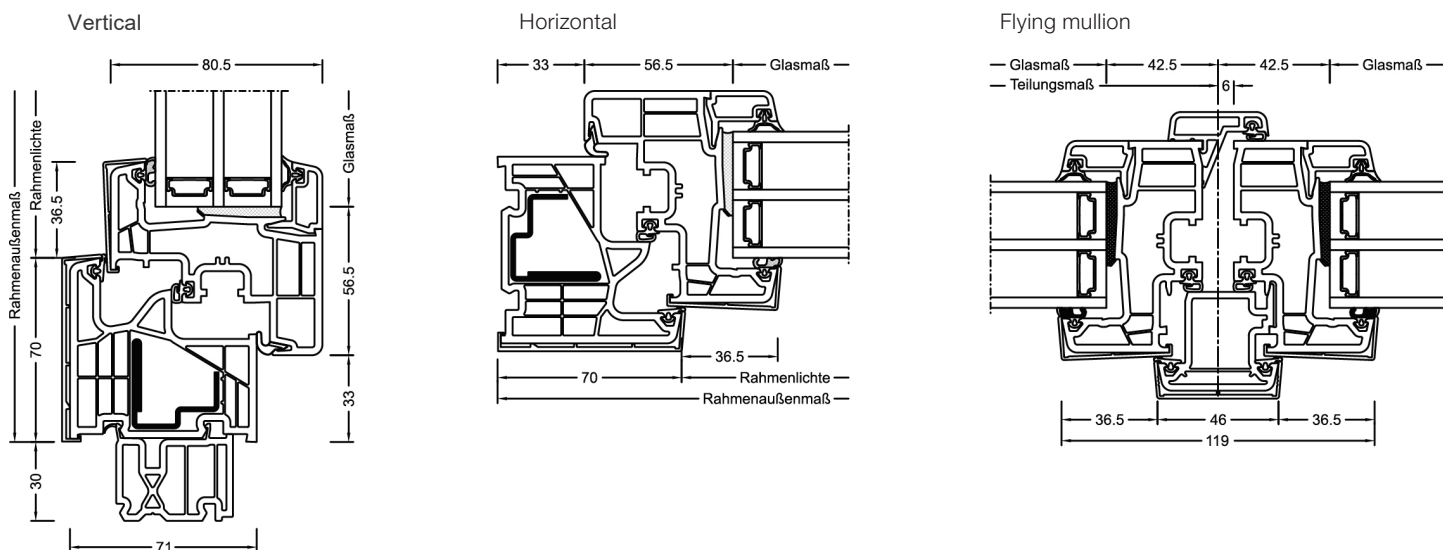

Sections

Values

Glass buildup	GC	Spacer	Coating	U_g	g	U_f	Psi	U_w	Thermal certif.	R_w	C	C_{tr}	Sound certif.
4/16Ar/b4	20L	Iso	ECLAZ	1.1	71%	1.2	0.038	1.2	YES	33	-2	-6	YES
		Alu	ECLAZ	1.1	71%	1.2	0.065	1.3	YES	33	-2	-6	YES
8/12Kr/b4	2KA	Iso	ECLAZ	1.0	68%	1.2	0.038	1.1	YES	37			no
		Alu	ECLAZ	1.0	68%	1.2	0.065	1.2	YES	37			no
4b/18Ar/4/18Ar/b4	3N2	Iso	ECLAZ	0.5	60%	1.1	0.034	0.76	YES	34	-2	-6	YES
		Alu	ECLAZ	0.5	60%	1.1	0.075	0.86	YES	34	-2	-6	YES
6b/18Ar/4/16Ar/b4	33U	Iso	ECLAZ	0.5	59%	1.1	0.034	0.76	YES	39	-2	-6	YES
		Alu	ECLAZ	0.5	59%	1.1	0.075	0.86	YES	39	-2	-6	YES
"44b.2(VSG-S)/15Ar/4/12Ar/b44.2(VSG-S)"	3FH	Iso	ECLAZ	0.7	55%	1.1	0.034	0.90	YES	45	-2	-6	YES
		Alu	ECLAZ	0.7	55%	1.1	0.075	1.0	YES	45	-2	-6	YES

ECLAZ®

Daylight is crucial for our human organism, our wellbeing and our health. Therefore, Internorm windows are equipped with premium glass coating ECLAZ® as standard. The blue components of the light spectrum are transported through the glass more and ensure up to 10 % more daylight. Compared to conventional market glazing, ECLAZ® is offering:

More aesthetics – colour-neutral outside view, a combination of function and aesthetics

More light – up to 10% more daylight – better for health and wellbeing – a significant advantage especially in the dark winter months*

Visual comfort – for a brilliant view to the outside

Room comfort – makes living areas even lighter and friendlier

Energy efficiency – excellent insulation of interior thus reducing heating costs - increased energy efficiency in building - up to 11 % less CO₂ emissions

* In direct comparison to same glass buildups.

Internorm Windows UK

Unit D, Colindale Business Park
2-10 Carlisle Road, NW9 0HN, London
Tel.: +44 (0) 208 205 9991

Email: office@internorm.co.uk

3/2020

www.internorm.com