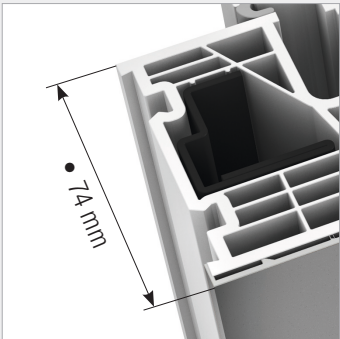

KF 310 UPVC/ALUMINIUM WINDOW

PROPERTIES

	Thermal insulation U_w as low as 0.69 W/(m ² K)
	Sound reduction up to 45 dB
	Security RC1N, RC2
	Locking concealed
	Construction depth 74 mm

I-tec Glazing

Experience KF 310 interactively now with Augmented Reality

KF 310
 This sleek new window features the proven and reliable technology of all our Internorm windows. It is characterised by the best thermal insulation and sound reduction values, as well as all round bonding of the glass pane with the window sash. KF 310 is available in a large selection of colours, handles and glazing, as well as a balcony and patio door and now also as Juliette balcony. The square-edged exterior design of the frame and sash matches the design style home pure.