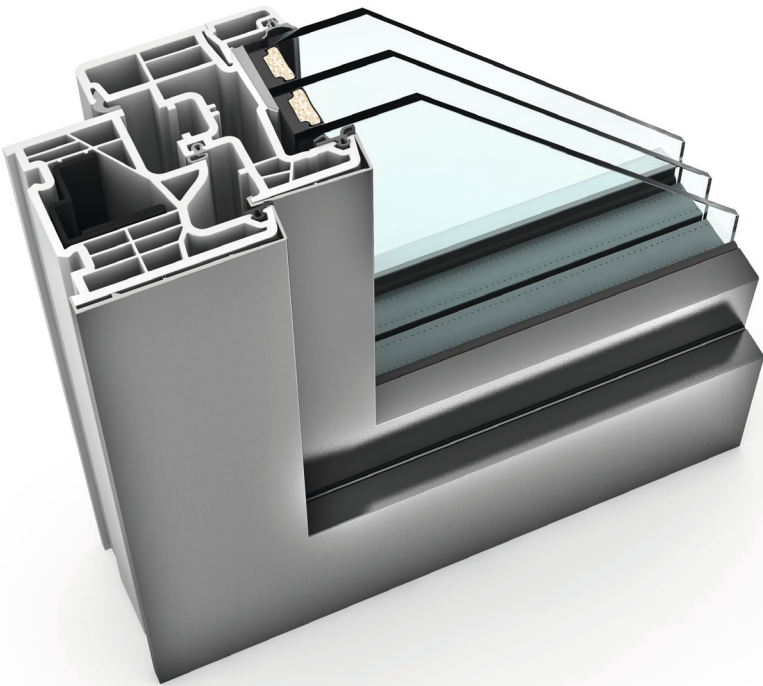

KF 310 UPVC/ALUMINIUM WINDOW

PROPERTIES

	Thermal insulation U_w as low as 0.69 W/(m ² K)
	Sound reduction up to 45 dB
	Security RC1N, RC2
	Locking concealed
	Construction depth 74 mm

I-tec Glazing

Experience KF 310 interactively now with Augmented Reality

KF 310
 This sleek new window features the proven and reliable technology of all our Internorm windows. It is characterised by the best thermal insulation and sound reduction values, as well as all round bonding of the glass pane with the window sash. KF 310 is available in a large selection of colours, handles and glazing, as well as a balcony and patio door and now also as Juliette balcony. The square-edged exterior design of the frame and sash matches the design style home pure.