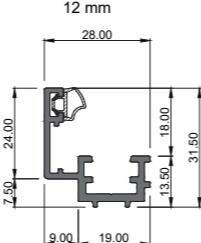

Profiles With Pre-Assembled Gasket

COR-376520
Swing rebate 12 mm