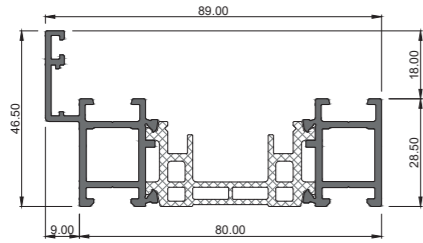

COR-3750
Outer frame