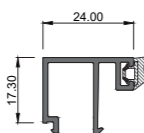

COR-3701
Frame Cover

COR-3798
Versatile union of frames

COR-1740
45 mm Drainage Duct

Profiles With Pre-Assembled Gasket

COR-371620
Glazing Bead 16 mm

COR-371520
Glazing Bead 20 mm

COR-371420
Glazing Bead 24 mm