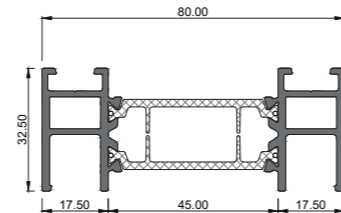

COR-3739
Drainage Sub Sill - 245 mm

COR-3762
Adaptor 11 mm

COR-3761
Adaptor 12 mm

COR-3769
Adjustable Jamb

COR-3733
Head Adaptor 25 mm

COR-3734
Head Adaptor 37 mm

COR-3765
Swing rebate 12 mm

COR-3768
Adjustable Jamb Adapter