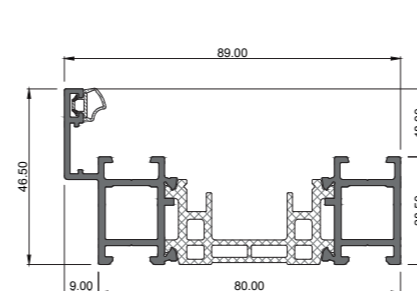

COR-371320
Glazing Bead 28 mm

COR-371220
Glazing Bead 32 mm

COR-376520
Swing rebate 12 mm

COR-375020
Outer frame

COR-375502
Straight sash

Stainless steel track

COR-3700
Running track