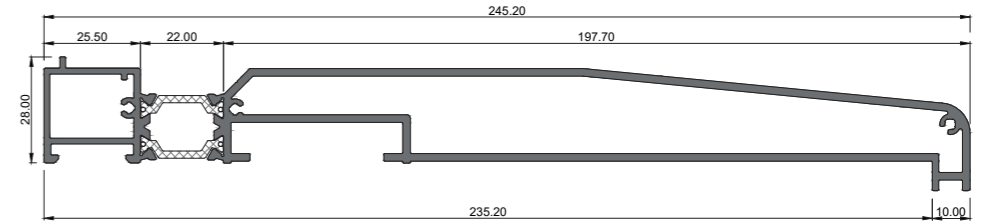

COR-3739
Drainage Sub Sill - 245 mm