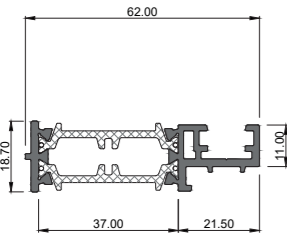

Multi Point Lock

- 423735**
Corner Lock
- 423733**
Connecting piece 200 mm
- 373734**
Multi point lock extension 460 mm
- 353734**
Multi point lock extension 740 mm
- 423732**
Lock extension with hook and keep
- 423738**
Keep for multi point Shoot bolt lock
- 423730 (LH)**
423731 (RH)
Multi Point Lock with keeps
- 423736 (LH)**
423737 (RH)
Mortice Lock with keep
- 353733**
Top shoot bolt
- 423734**
Bottom shoot bolt

- 423702**
Outer frame gasket
- 430025**
Glazing gasket 5 mm
- 430026**
Glazing gasket 6 mm
- 430027**
Glazing gasket 7 mm
- 430028**
Glazing gasket 8 mm
- 423711**
Intermediate sash gasket
- 423712**
Intermediate double sash gasket
- 423713**
Horizontal outer frame gasket
- 423714**
Horizontal sash gasket
- 373760**
Fixing gasket
- 353794**
Cover gasket
- 423722**
Corner gasket set for sash
- 423723**
Corner gasket set for swing door to half-roller
- 423724**
Corner gasket set for swing door
- 423725**
Corner gasket set for even half-roller
- 423726**
Corner gasket set for secondary door
- 423727**
Corner gasket set for low threshold
- 423728**
Corner gasket set for swing door low threshold

COR-3750
Outer frame

COR-3751
Low Threshold Sill

COR-3755
Straight Sash

COR-3775
Transom

COR-3729
Movable Corner Post

COR-3736
Drainage Sub Sill - 105 mm

COR-3737
Drainage Sub Sill - 165 mm

COR-3738
Drainage Sub Sill - 195 mm

COR-3739
Drainage Sub Sill - 245 mm

COR-3762
Adaptor 11 mm

COR-3761
Adaptor 12 mm

COR-3769
Adjustable Jamb

COR-3733
Head Adaptor 25 mm

COR-3734
Head Adaptor 37 mm

COR-3765
Swing rebate 12 mm

COR-3768
Adjustable Jamb Adapter