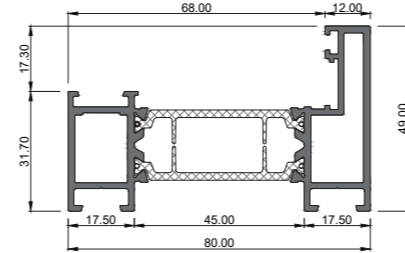

COR-3755
Straight Sash