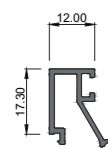

COR-3717
Glazing Bead 12 mm