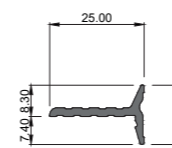

COR-3771
Threshold Ramp