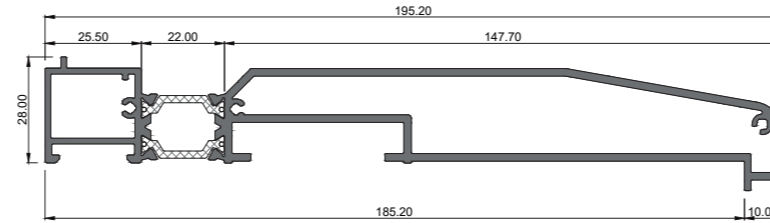

COR-3750
Outer frame

COR-3751
Low Threshold Sill

COR-3755
Straight Sash

COR-3775
Transom

COR-3729
Movable Corner Post

COR-3736
Drainage Sub Sill - 105 mm

COR-3737
Drainage Sub Sill - 165 mm

COR-3738
Drainage Sub Sill - 195 mm