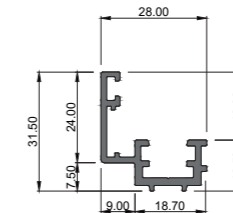

COR-3739
Drainage Sub Sill - 245 mm

COR-3762
Adaptor 11 mm

COR-3761
Adaptor 12 mm

COR-3769
Adjustable Jamb

COR-3733
Head Adaptor 25 mm

COR-3734
Head Adaptor 37 mm

COR-3765
Swing rebate 12 mm

COR-3768
Adjustable Jamb Adapter