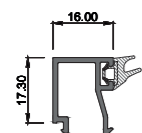

COR-3701
Frame Cover

COR-3798
Versatile union of frames

COR-1740
45 mm Drainage Duct

Profiles With Pre-Assembled Gasket

COR-371620
Glazing Bead 16 mm

COR-371520
Glazing Bead 20 mm

COR-371420
Glazing Bead 24 mm