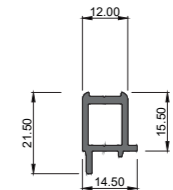

Multi Point Lock

- 423735**
Corner Lock
- 423733**
Connecting piece 200 mm
- 373734**
Multi point lock extension 460 mm
- 353734**
Multi point lock extension 740 mm
- 423732**
Lock extension with hook and keep
- 423738**
Keep for multi point Shoot bolt lock
- 423730 (LH)**
423731 (RH)
Multi Point Lock with keeps
- 423736 (LH)**
423737 (RH)
Mortice Lock with keep
- 353733**
Top shoot bolt
- 423734**
Bottom shoot bolt

COR-3739
Drainage Sub Sill - 245 mm

COR-3762
Adaptor 11 mm

COR-3761
Adaptor 12 mm

COR-3769
Adjustable Jamb

COR-3733
Head Adaptor 25 mm

COR-3734
Head Adaptor 37 mm

COR-3765
Swing rebate 12 mm

COR-3768
Adjustable Jamb Adapter