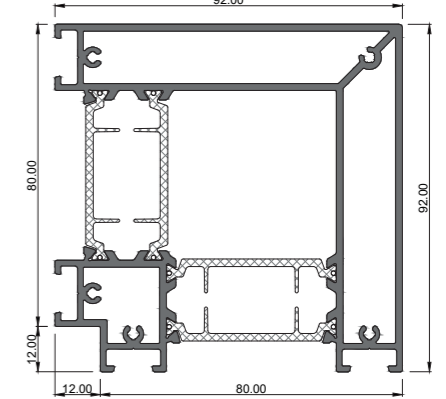

COR-3750
Outer frame

COR-3751
Low Threshold Sill

COR-3755
Straight Sash

COR-3775
Transom

COR-3729
Movable Corner Post

COR-3736
Drainage Sub Sill - 105 mm

COR-3737
Drainage Sub Sill - 165 mm

COR-3738
Drainage Sub Sill - 195 mm