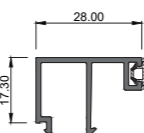

COR-371320
Glazing Bead 28 mm