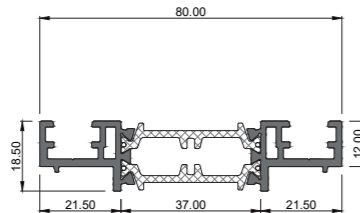

COR-3750
Outer frame

COR-3751
Low Threshold Sill

COR-3755
Straight Sash

COR-3775
Transom

COR-3729
Movable Corner Post

COR-3736
Drainage Sub Sill - 105 mm

COR-3737
Drainage Sub Sill - 165 mm

COR-3738
Drainage Sub Sill - 195 mm

COR-3739
Drainage Sub Sill - 245 mm

COR-3762
Adaptor 11 mm

COR-3761
Adaptor 12 mm

COR-3769
Adjustable Jamb

COR-3733
Head Adaptor 25 mm

COR-3734
Head Adaptor 37 mm

COR-3765
Swing rebate 12 mm

COR-3768
Adjustable Jamb Adapter