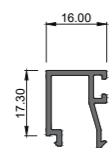

COR-3716
Glazing Bead 16 mm