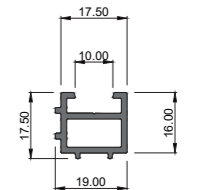

COR-3764
Supplement 16 mm