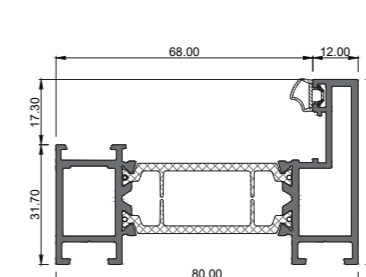

COR-371320
Glazing Bead 28 mm

COR-371220
Glazing Bead 32 mm

COR-376520
Swing rebate 12 mm

COR-375020
Outer frame

COR-375502
Straight sash

Stainless steel track

COR-3700
Running track