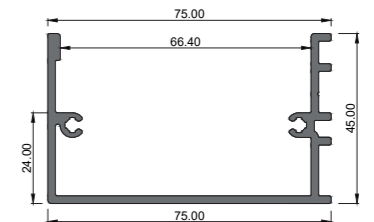

COR-1740
45 mm Drainage Duct