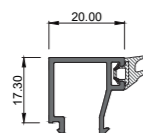

COR-3701
Frame Cover

COR-3798
Versatile union of frames

COR-1740
45 mm Drainage Duct

Profiles With Pre-Assembled Gasket

COR-371620
Glazing Bead 16 mm

COR-371520
Glazing Bead 20 mm

COR-371420
Glazing Bead 24 mm