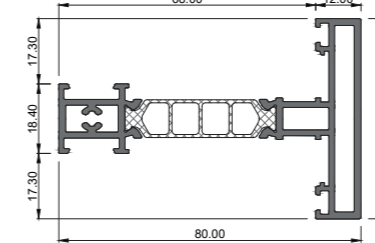

Multi Point Lock

- 423735**
Corner Lock
- 423733**
Connecting piece 200 mm
- 373734**
Multi point lock extension 460 mm
- 353734**
Multi point lock extension 740 mm
- 423732**
Lock extension with hook and keep
- 423738**
Keep for multi point Shoot bolt lock
- 423730 (LH)**
423731 (RH)
Multi Point Lock with keeps
- 423736 (LH)**
423737 (RH)
Mortice Lock with keep
- 353733**
Top shoot bolt
- 423734**
Bottom shoot bolt

COR-3750
Outer frame

COR-3751
Low Threshold Sill

COR-3755
Straight Sash

COR-3775
Transom

COR-3729
Movable Corner Post

COR-3736
Drainage Sub Sill - 105 mm

COR-3737
Drainage Sub Sill - 165 mm

COR-3738
Drainage Sub Sill - 195 mm