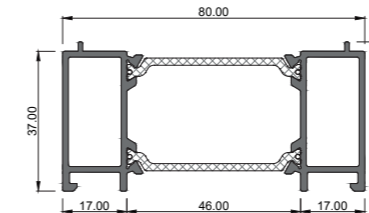

COR-3739
Drainage Sub Sill - 245 mm

COR-3762
Adaptor 11 mm

COR-3761
Adaptor 12 mm

COR-3769
Adjustable Jamb

COR-3733
Head Adaptor 25 mm

COR-3734
Head Adaptor 37 mm

COR-3765
Swing rebate 12 mm

COR-3768
Adjustable Jamb Adapter