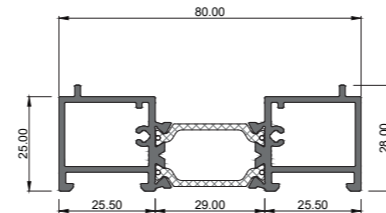

COR-3739
Drainage Sub Sill - 245 mm

COR-3762
Adaptor 11 mm

COR-3761
Adaptor 12 mm

COR-3769
Adjustable Jamb

COR-3733
Head Adaptor 25 mm

COR-3734
Head Adaptor 37 mm

COR-3765
Swing rebate 12 mm

COR-3768
Adjustable Jamb Adapter