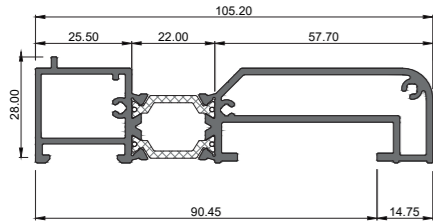

Multi Point Lock

- 423735**
Corner Lock
- 423733**
Connecting piece 200 mm
- 373734**
Multi point lock extension 460 mm
- 353734**
Multi point lock extension 740 mm
- 423732**
Lock extension with hook and keep
- 423738**
Keep for multi point Shoot bolt lock
- 423730 (LH)**
423731 (RH)
Multi Point Lock with keeps
- 423736 (LH)**
423737 (RH)
Mortice Lock with keep
- 353733**
Top shoot bolt
- 423734**
Bottom shoot bolt

COR-3750
Outer frame

COR-3751
Low Threshold Sill

COR-3755
Straight Sash

COR-3775
Transom

COR-3729
Movable Corner Post

COR-3736
Drainage Sub Sill - 105 mm

COR-3737
Drainage Sub Sill - 165 mm

COR-3738
Drainage Sub Sill - 195 mm