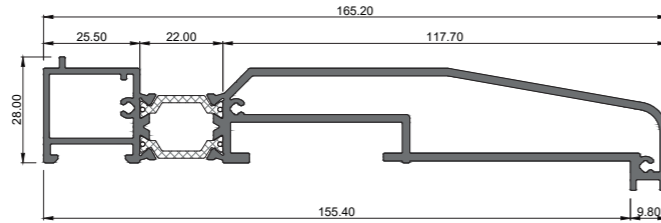

COR-3750
Outer frame

COR-3751
Low Threshold Sill

COR-3755
Straight Sash

COR-3775
Transom

COR-3729
Movable Corner Post

COR-3736
Drainage Sub Sill - 105 mm

COR-3737
Drainage Sub Sill - 165 mm

COR-3738
Drainage Sub Sill - 195 mm