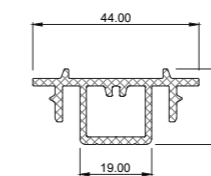

COR-3701
Frame Cover