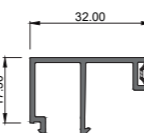

COR-371220
Glazing Bead 32 mm