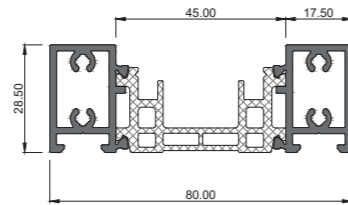

COR-3751
Low Threshold Sill