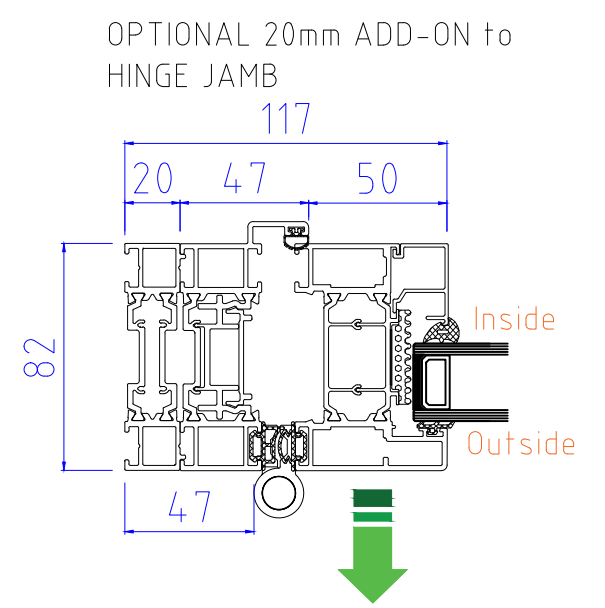

ALUK F82 Bi-Folding Door OPEN OUT	
3-3-0, 3-0-3	
www.exetertradealuminium.co.uk	
sales@exetertradealuminium.co.uk	
01392 537070	12-10-22