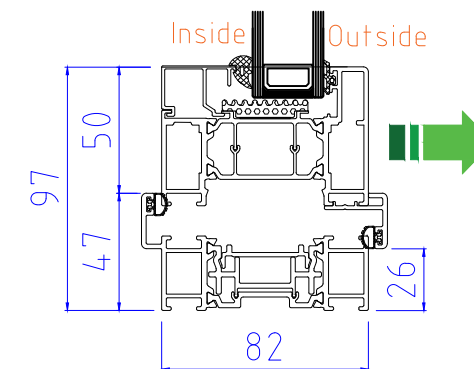

OPTIONAL 20mm ADD-ON to HINGE JAMB

SECTION B-B

ALUK F82 Bi-Folding Door OPEN OUT

4-3-1, 4-1-3

www.exetertradealuminium.co.uk

sales@exetertradealuminium.co.uk

01392 537070

12-10-22

ALUK F82 Bi-Folding Door OPEN IN	
4-3-1, 4-1-3	
www.exetertradealuminium.co.uk	
sales@exetertradealuminium.co.uk	
01392 537070	12-10-22

SECTION A-A

40mm ADD-ON FOR TRICKLE VENTS (If Required)

THRESHOLD (NO CILL)

OPTIONAL 20mm ADD-ON to HINGE JAMB

SECTION B-B

ALUK F82 Bi-Folding Door OPEN OUT	
5-5-0, 5-0-5	
	
www.exetertradealuminium.co.uk	
sales@exetertradealuminium.co.uk	
01392 537070	12-10-22

ALUK F82 Bi-Folding Door OPEN IN	
5-5-0, 5-0-5	
	
www.exetertradealuminium.co.uk	
sales@exetertradealuminium.co.uk	
01392 537070	12-10-22