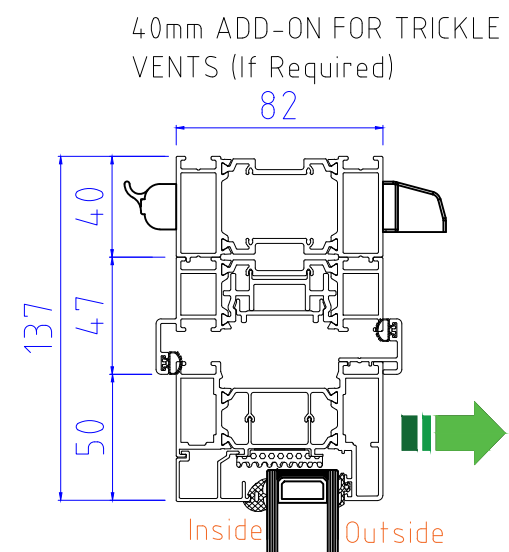

SECTION B-B

SECTION A-A

THRESHOLD (NO CILL)

OPTIONAL 20mm ADD-ON to HINGE JAMB

SECTION C-C

ALUK F82 Bi-Folding Door OPEN OUT  
1-1-0, 1-0-1, 2-1-1

www.exetertradealuminium.co.uk  
sales@exetertradealuminium.co.uk