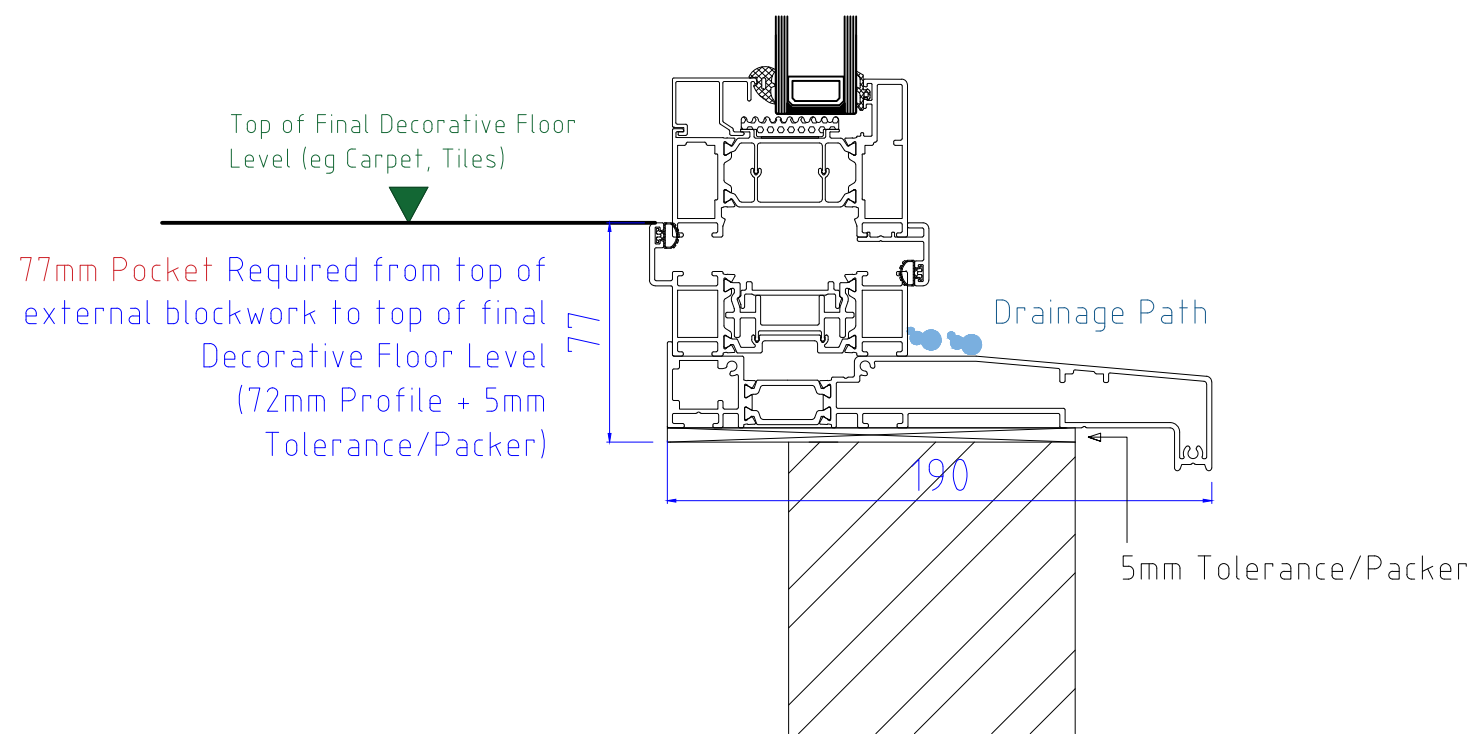

ALUK F82 Bi-Folding Door OPEN OUT
Typical Installation