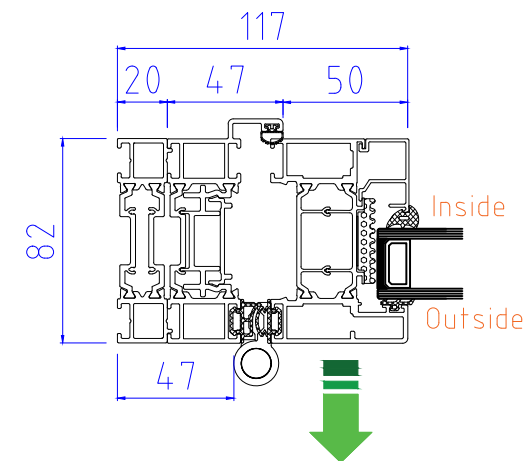

SECTION B-B

SECTION A-A

THRESHOLD (NO CILL)

OPTIONAL 20mm ADD-ON to HINGE JAMB

SECTION C-C

ALUK F82 Bi-Folding Door OPEN OUT  
1-1-0, 1-0-1, 2-1-1

www.exetertradealuminium.co.uk  
sales@exetertradealuminium.co.uk