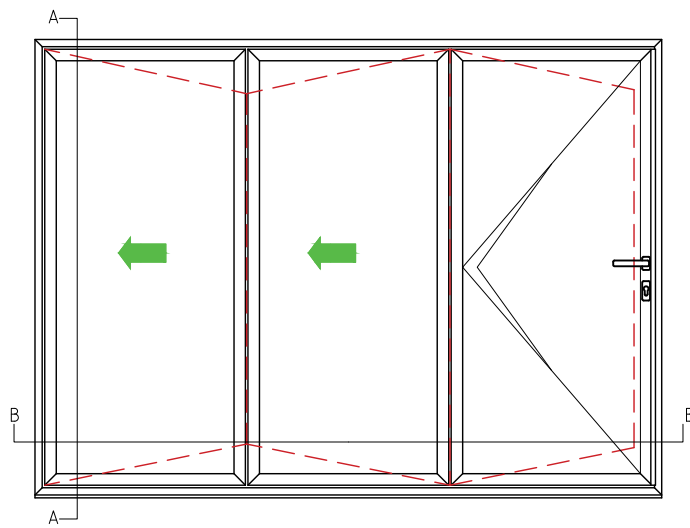

OPTIONAL 20mm ADD-ON to HINGE JAMB

SECTION B-B

Note: 2 panel bi-folding doors where both panels move in the same direction do not have any external handles or locking, so cannot be accessed externally when the door is in the closed or locked position

SECTION A-A

40mm ADD-ON FOR TRICKLE VENTS (If Required)

THRESHOLD (NO CILL)

SECTION B-B

OPTIONAL 20mm ADD-ON to HINGE JAMB

ALUK F82 Bi-Folding Door OPEN IN

3-3-0, 3-0-3

www.exetertradealuminium.co.uk