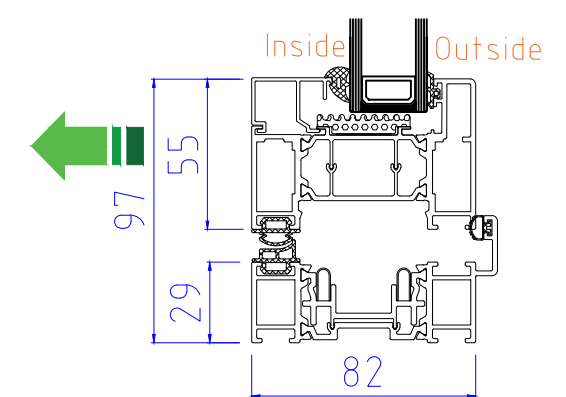

THRESHOLD (NO CILL)

SECTION B-B

OPTIONAL 20mm ADD-ON to HINGE JAMB

Note: 2 panel bi-folding doors where both panels move in the same direction do not have any external handles or locking, so cannot be accessed externally when the door is in the closed or locked position

ALUK F82 Bi-Folding Door OPEN OUT  
2-2-0, 2-0-2

www.exetertradealuminium.co.uk  
sales@exetertradealuminium.co.uk

01392 537070 | 12-10-22

SECTION A-A

40mm ADD-ON FOR TRICKLE VENTS (If Required)

THRESHOLD (NO CILL)

OPTIONAL 20mm ADD-ON to HINGE JAMB

SECTION B-B

Note: 2 panel bi-folding doors where both panels move in the same direction do not have any external handles or locking, so cannot be accessed externally when the door is in the closed or locked position