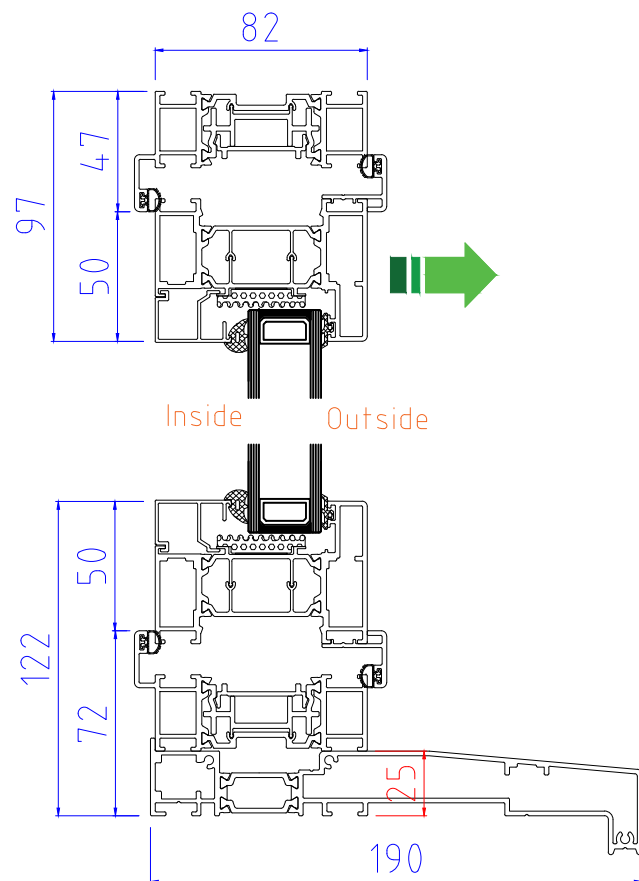

SECTION A-A