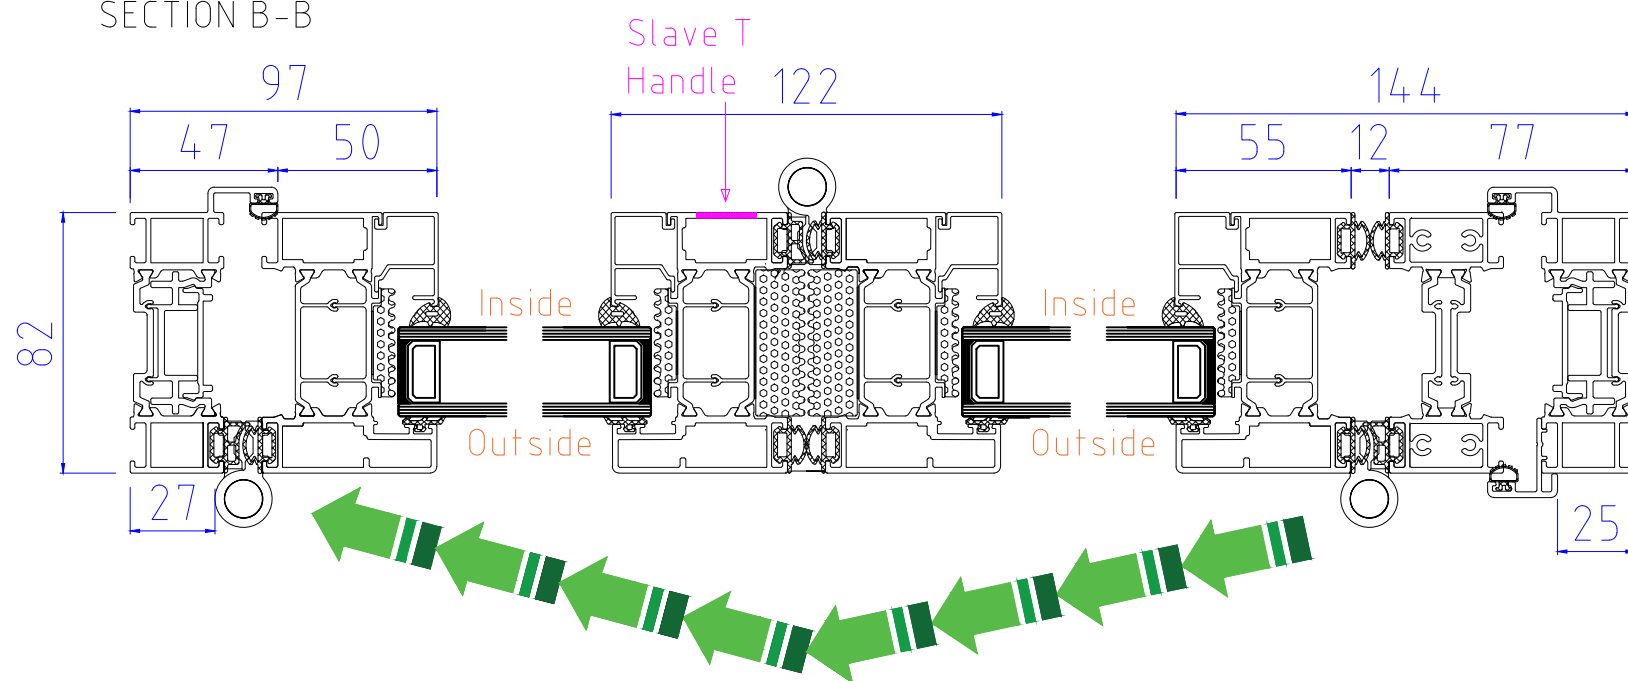

THRESHOLD (NO CILL)

SECTION B-B

OPTIONAL 20mm ADD-ON to HINGE JAMB

Note: 2 panel bi-folding doors where both panels move in the same direction do not have any external handles or locking, so cannot be accessed externally when the door is in the closed or locked position