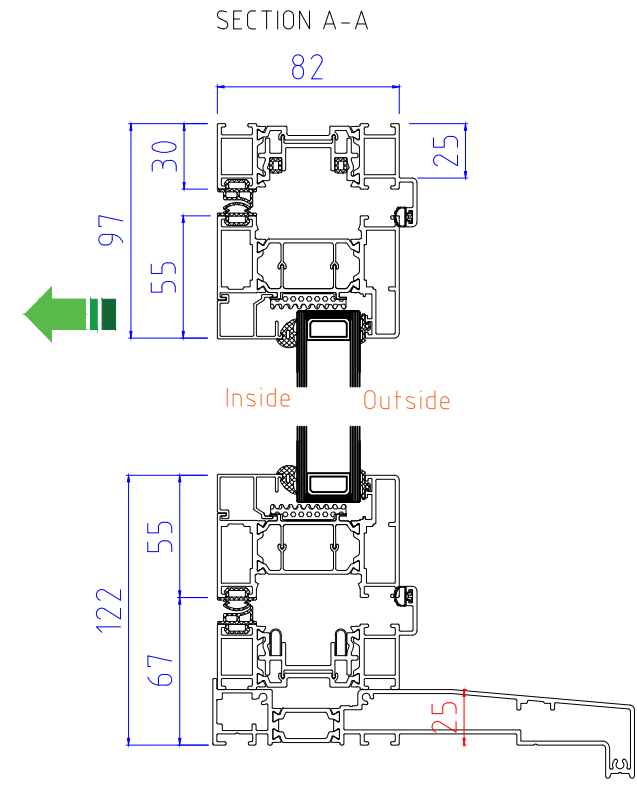

ALUK F82 Bi-Folding Door OPEN OUT

4-4-0, 4-0-4

www.exetertradealuminium.co.uk

sales@exetertradealuminium.co.uk

01392 537070

12-10-22

SECTION B-B

Note: 4 panel bi-folding doors where both panels move in the same direction do not have any external handles or locking, so cannot be accessed externally when the door is in the closed or locked position