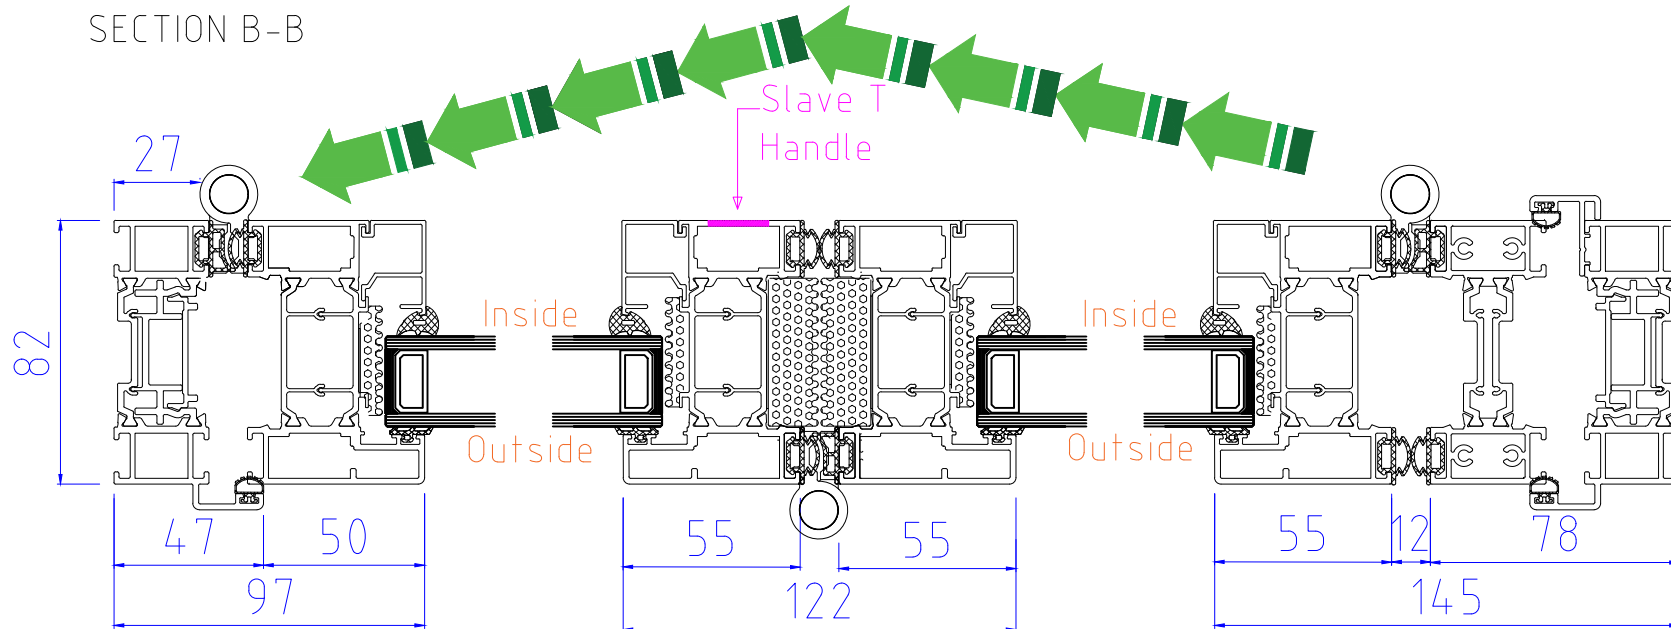

OPTIONAL 20mm ADD-ON to HINGE JAMB

SECTION B-B

Note: 2 panel bi-folding doors where both panels move in the same direction do not have any external handles or locking, so cannot be accessed externally when the door is in the closed or locked position