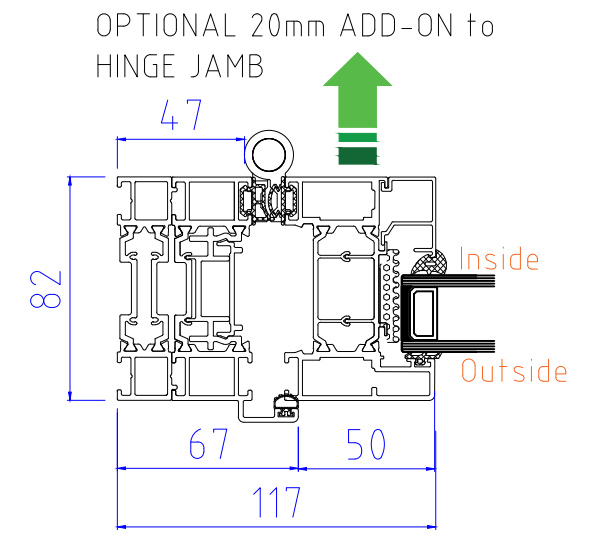

OPTIONAL 20mm ADD-ON to HINGE JAMB

SECTION B-B

ALUK F82 Bi-Folding Door OPEN OUT

4-3-1, 4-1-3

www.exetertradealuminium.co.uk

sales@exetertradealuminium.co.uk

01392 537070

12-10-22

ALUK F82 Bi-Folding Door OPEN IN	
4-3-1, 4-1-3	
www.exetertradealuminium.co.uk	
sales@exetertradealuminium.co.uk	
01392 537070	12-10-22

SECTION A-A

40mm ADD-ON FOR TRICKLE VENTS (If Required)

THRESHOLD (NO CILL)

OPTIONAL 20mm ADD-ON to HINGE JAMB

SECTION B-B

ALUK F82 Bi-Folding Door OPEN OUT	
5-5-0, 5-0-5	
	
www.exetertradealuminium.co.uk	
sales@exetertradealuminium.co.uk	
01392 537070	12-10-22

ALUK F82 Bi-Folding Door OPEN IN	
5-5-0, 5-0-5	
	
www.exetertradealuminium.co.uk	
sales@exetertradealuminium.co.uk	
01392 537070	12-10-22