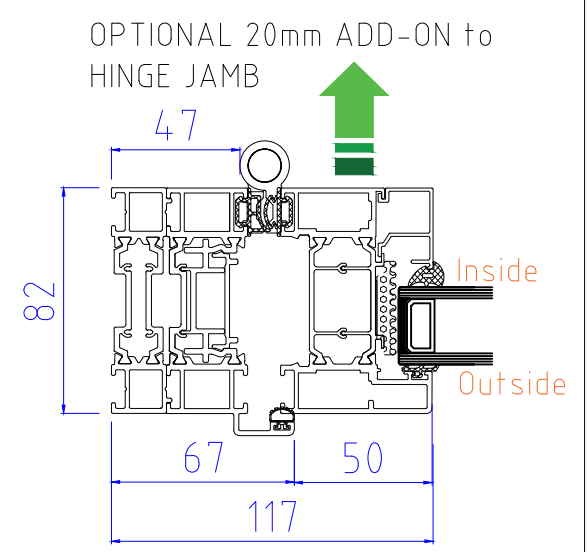

ALUK F82 Bi-Folding Door OPEN OUT

4-4-0, 4-0-4

www.exetertradealuminium.co.uk

sales@exetertradealuminium.co.uk

01392 537070

12-10-22

SECTION B-B

Note: 4 panel bi-folding doors where both panels move in the same direction do not have any external handles or locking, so cannot be accessed externally when the door is in the closed or locked position