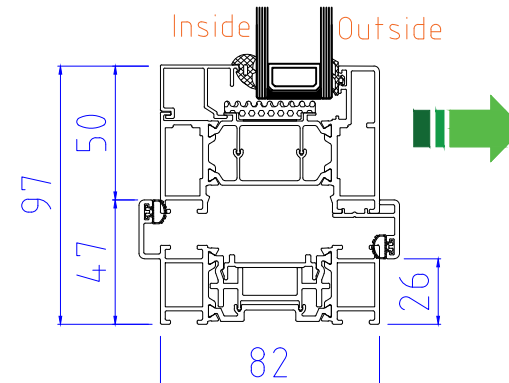

SECTION A-A

40mm ADD-ON FOR TRICKLE VENTS (If Required)

THRESHOLD (NO CILL)

SECTION B-B

OPTIONAL 20mm ADD-ON to HINGE JAMB

ALUK F82 Bi-Folding Door OPEN IN

3-3-0, 3-0-3

www.exetertradealuminium.co.uk

sales@exetertradealuminium.co.uk

01392 537070

12-10-22

SECTION A-A

40mm ADD-ON FOR TRICKLE VENTS (If Required)

THRESHOLD (NO CILL)

SECTION B-B

OPTIONAL 20mm ADD-ON to HINGE JAMB