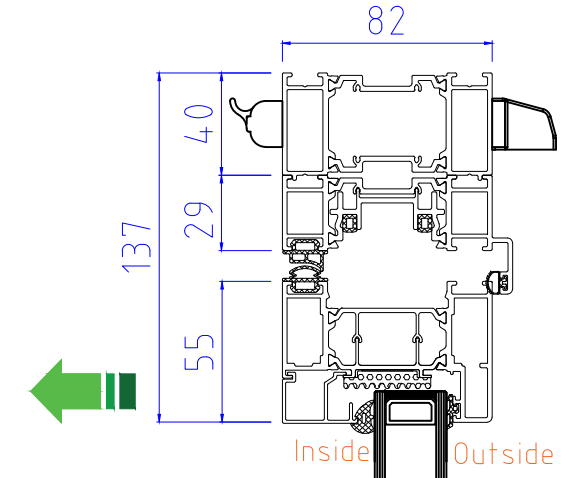

ALUK F82 Bi-Folding Door OPEN OUT  
2-2-0, 2-0-2

www.exetertradealuminium.co.uk  
sales@exetertradealuminium.co.uk

01392 537070 | 12-10-22

SECTION A-A

40mm ADD-ON FOR TRICKLE VENTS (If Required)

THRESHOLD (NO CILL)

OPTIONAL 20mm ADD-ON to HINGE JAMB

SECTION B-B

Note: 2 panel bi-folding doors where both panels move in the same direction do not have any external handles or locking, so cannot be accessed externally when the door is in the closed or locked position