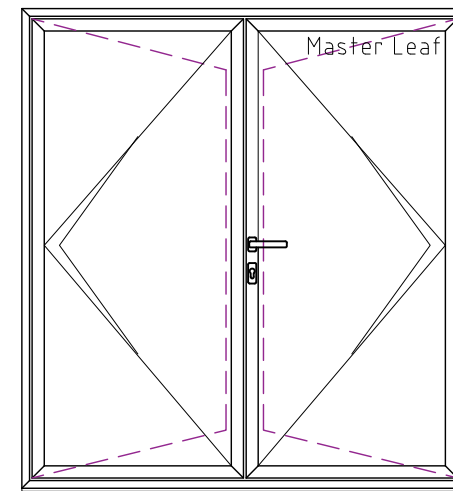

ALUK F82 Bi-Folding Door OPEN IN
1-1-0, 1-0-1, 2-1-1