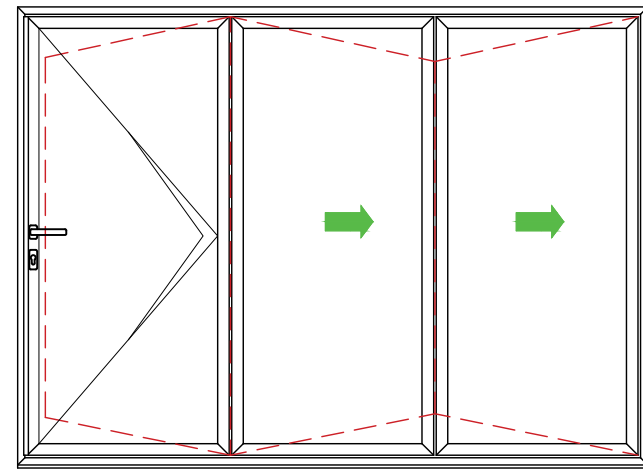

OPTIONAL 20mm ADD-ON to HINGE JAMB

SECTION B-B

Note: 2 panel bi-folding doors where both panels move in the same direction do not have any external handles or locking, so cannot be accessed externally when the door is in the closed or locked position

SECTION A-A

40mm ADD-ON FOR TRICKLE VENTS (If Required)

THRESHOLD (NO CILL)

SECTION B-B

OPTIONAL 20mm ADD-ON to HINGE JAMB

ALUK F82 Bi-Folding Door OPEN IN

3-3-0, 3-0-3

www.exetertradealuminium.co.uk