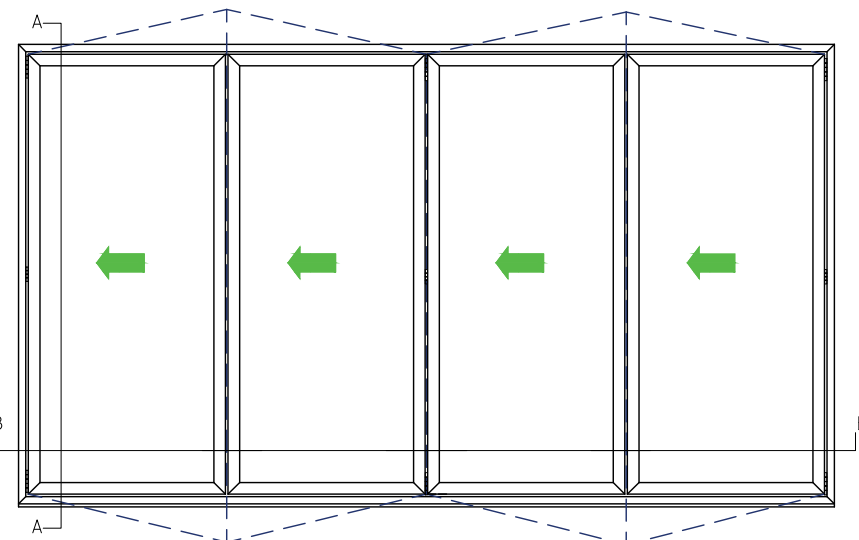

Note: 4 panel bi-folding doors where both panels move in the same direction do not have any external handles or locking, so cannot be accessed externally when the door is in the closed or locked position

ALUK F82 Bi-Folding Door OPEN OUT

4-4-0, 4-0-4

www.exetertradealuminium.co.uk

sales@exetertradealuminium.co.uk

01392 537070

12-10-22