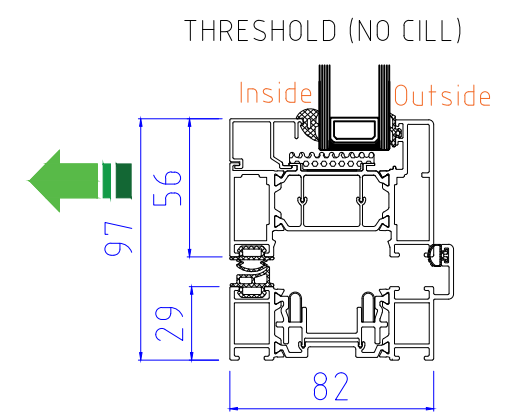

ALUK F82 Bi-Folding Door OPEN OUT

4-4-0, 4-0-4

www.exetertradealuminium.co.uk

sales@exetertradealuminium.co.uk

01392 537070

12-10-22

SECTION B-B

Note: 4 panel bi-folding doors where both panels move in the same direction do not have any external handles or locking, so cannot be accessed externally when the door is in the closed or locked position

ALUK F82 Bi-Folding Door OPEN IN	
4-4-0, 4-0-4	
www.exetertradealuminium.co.uk	
sales@exetertradealuminium.co.uk	
01392 537070	12-10-22

SECTION A-A

40mm ADD-ON FOR TRICKLE VENTS (If Required)

THRESHOLD (NO CILL)

OPTIONAL 20mm ADD-ON to HINGE JAMB

SECTION B-B

ALUK F82 Bi-Folding Door OPEN OUT

4-3-1, 4-1-3

www.exetertradealuminium.co.uk

sales@exetertradealuminium.co.uk

01392 537070

12-10-22