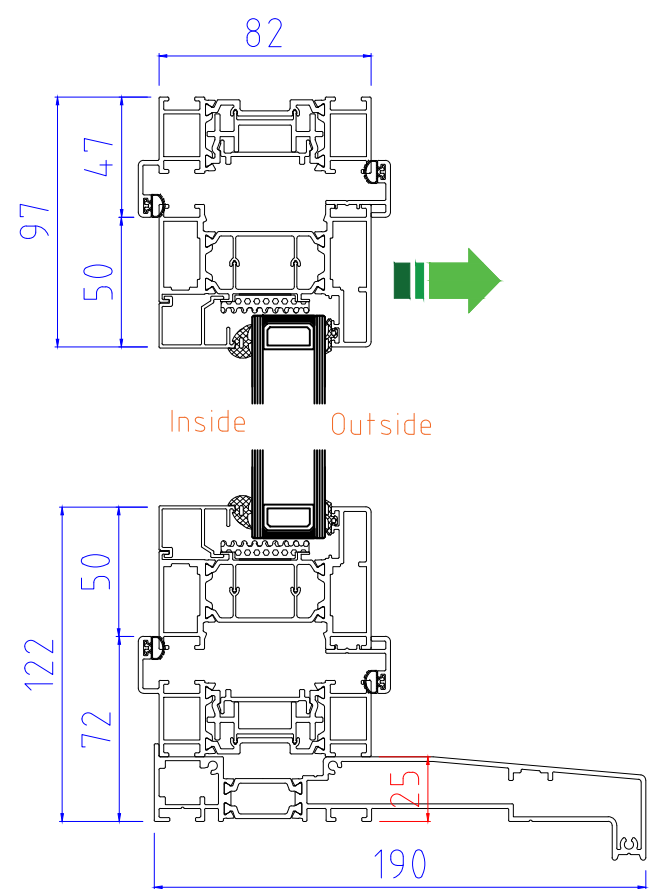

SECTION A-A

40mm ADD-ON FOR TRICKLE VENTS (If Required)

THRESHOLD (NO CILL)

SECTION B-B

OPTIONAL 20mm ADD-ON to HINGE JAMB

ALUK F82 Bi-Folding Door OPEN IN

3-3-0, 3-0-3

www.exetertradealuminium.co.uk

sales@exetertradealuminium.co.uk

01392 537070

12-10-22

SECTION A-A

40mm ADD-ON FOR TRICKLE VENTS (If Required)

THRESHOLD (NO CILL)

SECTION B-B

OPTIONAL 20mm ADD-ON to HINGE JAMB