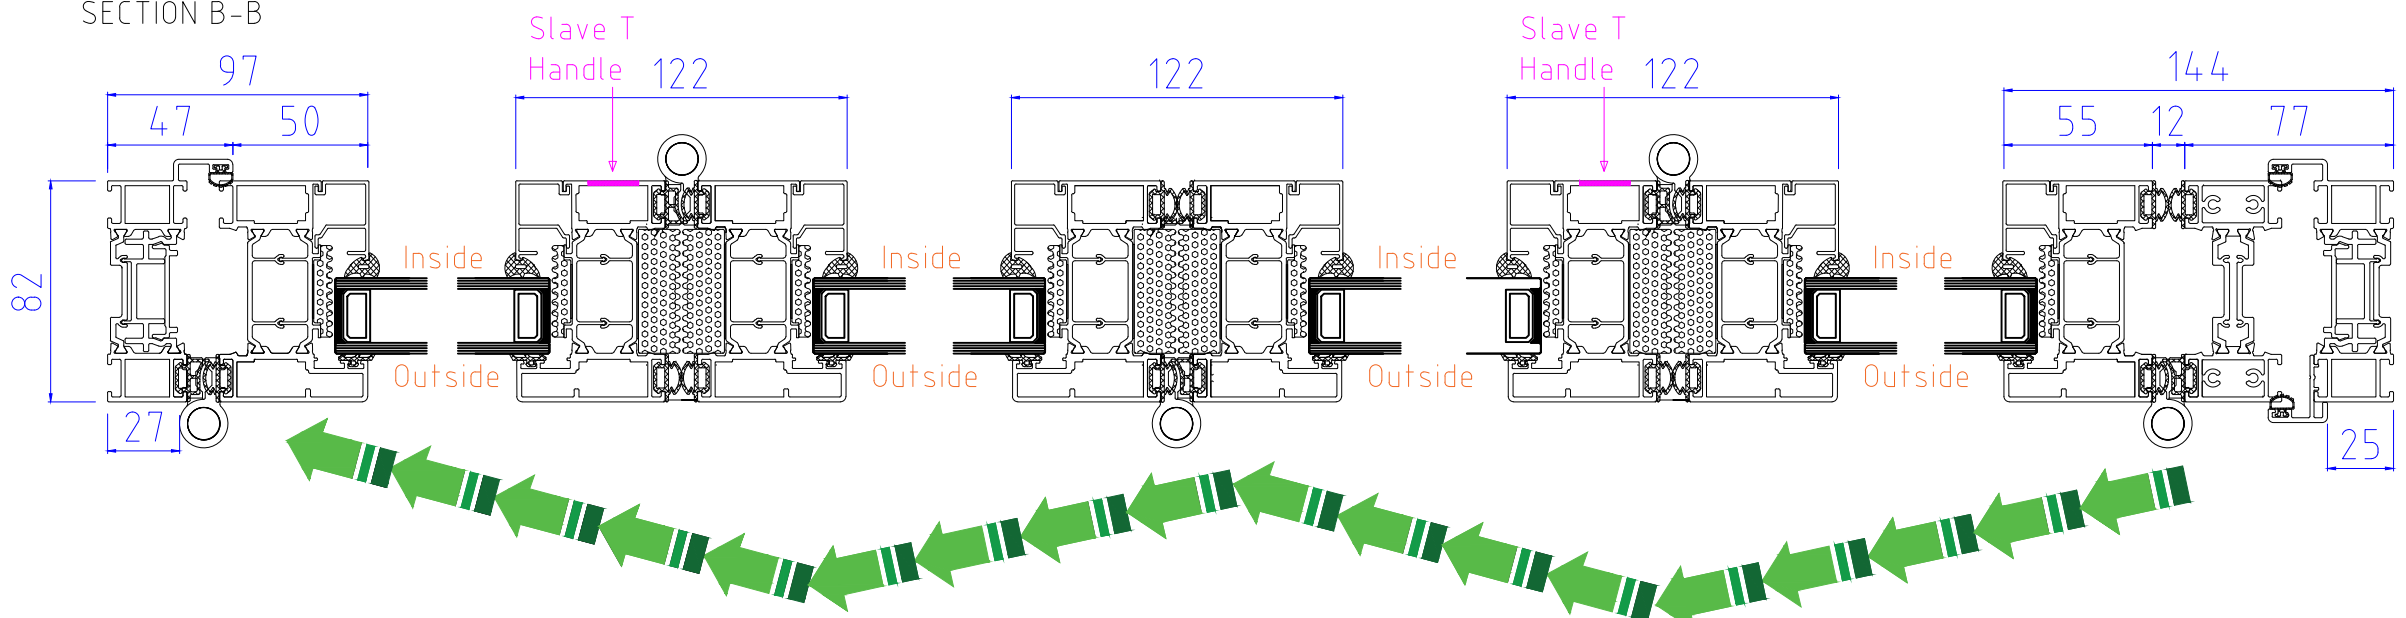

sales@exetertradealuminium.co.uk

01392 537070

12-10-22

SECTION A-A

40mm ADD-ON FOR TRICKLE VENTS (If Required)

THRESHOLD (NO CILL)

SECTION B-B

OPTIONAL 20mm ADD-ON to HINGE JAMB

Note: 4 panel bi-folding doors where both panels move in the same direction do not have any external handles or locking, so cannot be accessed externally when the door is in the closed or locked position