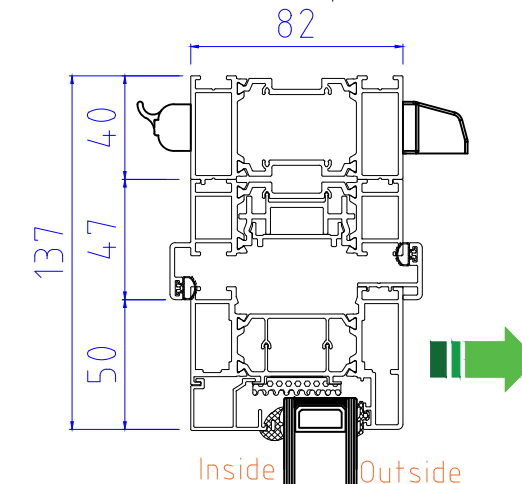

SECTION B-B

SECTION A-A

THRESHOLD (NO CILL)

OPTIONAL 20mm ADD-ON to HINGE JAMB

SECTION C-C

ALUK F82 Bi-Folding Door OPEN OUT  
1-1-0, 1-0-1, 2-1-1

www.exetertradealuminium.co.uk  
sales@exetertradealuminium.co.uk

01392 537070 | 12-10-22

ALUK F82 Bi-Folding Door OPEN IN  
1-1-0, 1-0-1, 2-1-1

www.exetertradealuminium.co.uk  
sales@exetertradealuminium.co.uk

01392 537070

12-10-22

SECTION A-A

40mm ADD-ON FOR TRICKLE VENTS (If Required)

THRESHOLD (NO CILL)

SECTION B-B

OPTIONAL 20mm ADD-ON to HINGE JAMB

Note: 2 panel bi-folding doors where both panels move in the same direction do not have any external handles or locking, so cannot be accessed externally when the door is in the closed or locked position