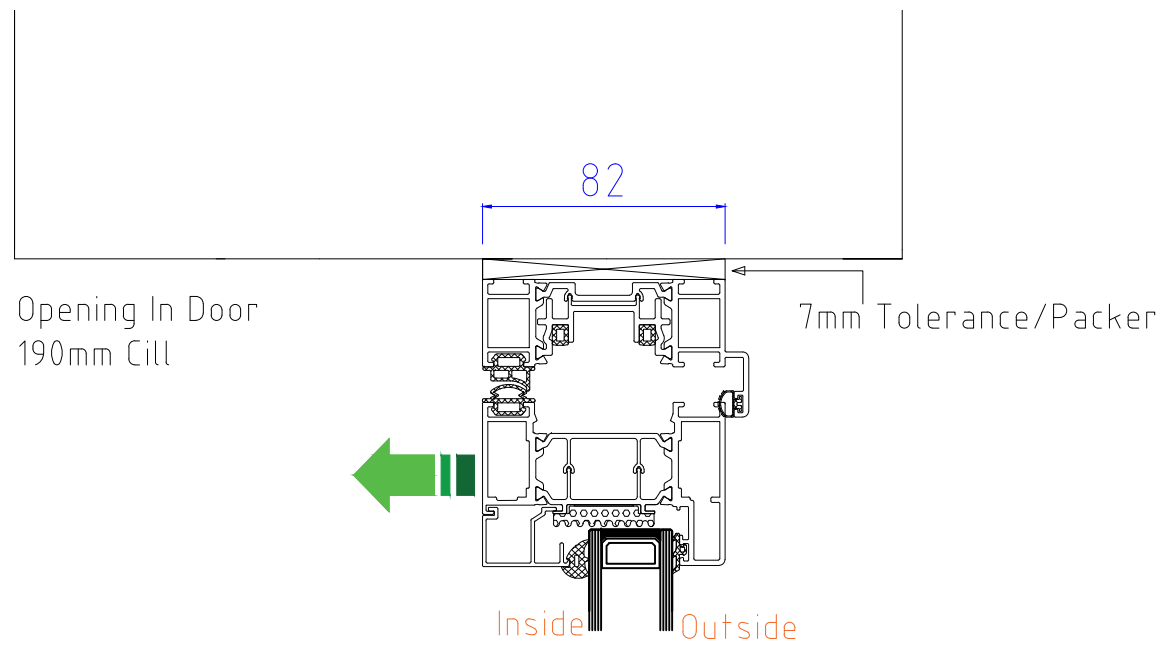

www.exetertradealuminium.co.uk
sales@exetertradealuminium.co.uk
01392 537070 | 12-10-22