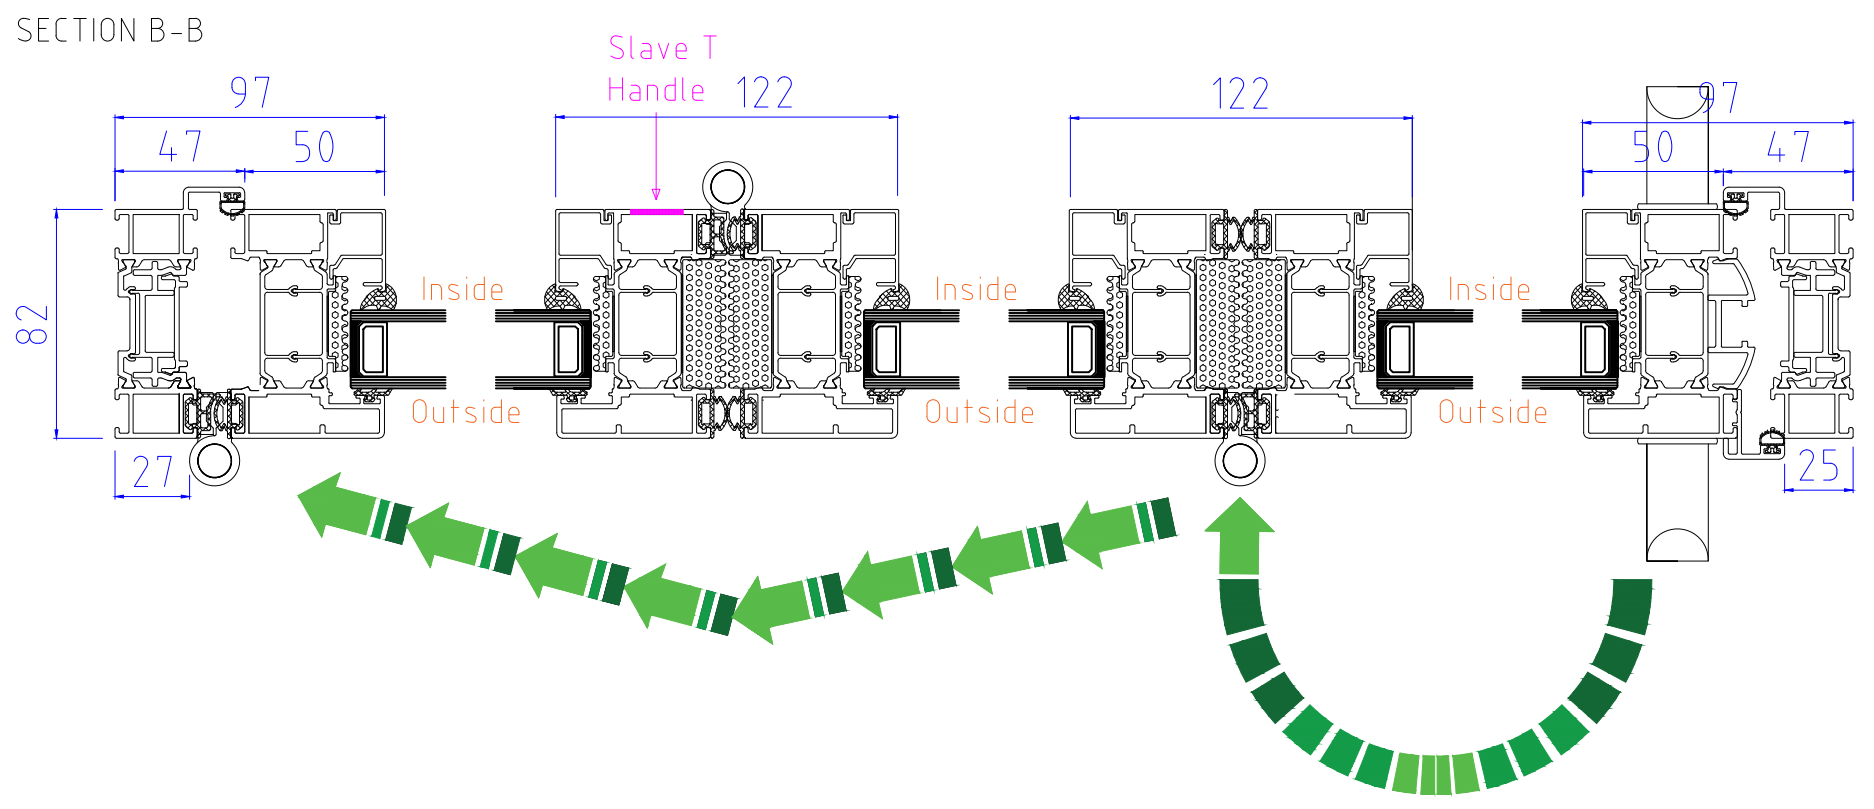

ALUK F82 Bi-Folding Door OPEN OUT	
3-3-0, 3-0-3	
www.exetertradealuminium.co.uk	
sales@exetertradealuminium.co.uk	
01392 537070	12-10-22