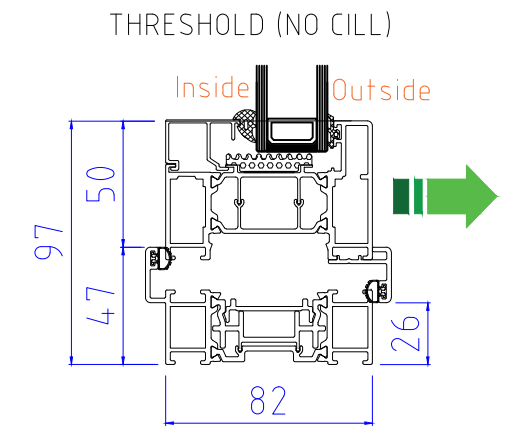

ALUK F82 Bi-Folding Door OPEN OUT	
3-3-0, 3-0-3	
www.exetertradealuminium.co.uk	
sales@exetertradealuminium.co.uk	
01392 537070	12-10-22