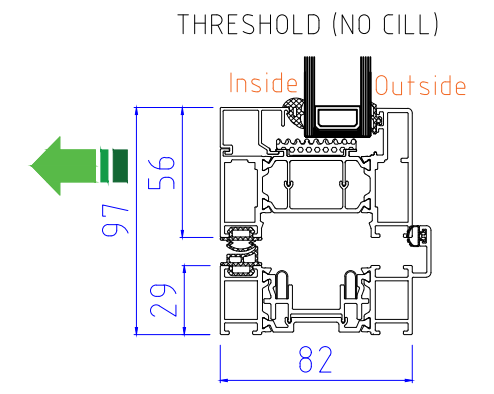

OPTIONAL 20mm ADD-ON to HINGE JAMB

SECTION B-B

ALUK F82 Bi-Folding Door OPEN OUT

4-3-1, 4-1-3

www.exetertradealuminium.co.uk

sales@exetertradealuminium.co.uk

01392 537070

12-10-22

ALUK F82 Bi-Folding Door OPEN IN	
4-3-1, 4-1-3	
www.exetertradealuminium.co.uk	
sales@exetertradealuminium.co.uk	
01392 537070	12-10-22

SECTION A-A

40mm ADD-ON FOR TRICKLE VENTS (If Required)

THRESHOLD (NO CILL)

OPTIONAL 20mm ADD-ON to HINGE JAMB

SECTION B-B

ALUK F82 Bi-Folding Door OPEN OUT	
5-5-0, 5-0-5	
	
www.exetertradealuminium.co.uk	
sales@exetertradealuminium.co.uk	
01392 537070	12-10-22

ALUK F82 Bi-Folding Door OPEN IN	
5-5-0, 5-0-5	
	
www.exetertradealuminium.co.uk	
sales@exetertradealuminium.co.uk	
01392 537070	12-10-22