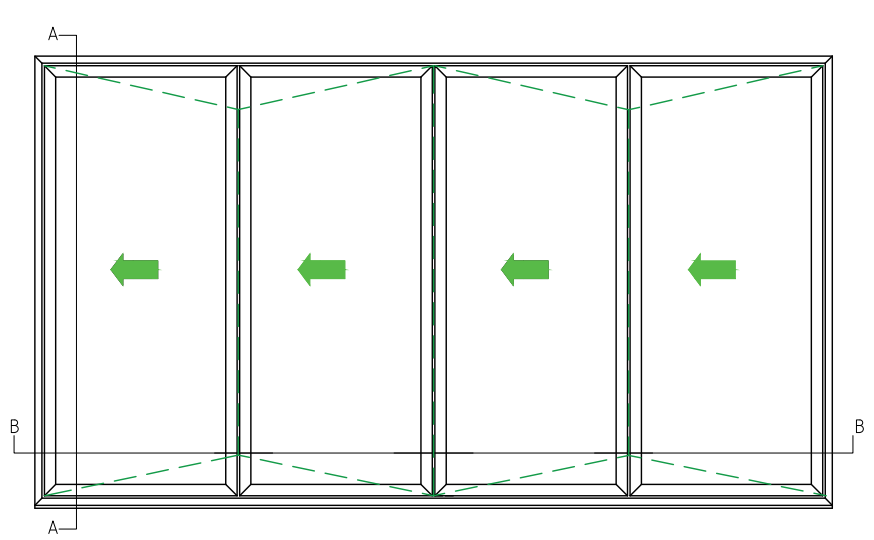

ALUK F82 Bi-Folding Door OPEN OUT

4-4-0, 4-0-4

www.exetertradealuminium.co.uk

sales@exetertradealuminium.co.uk

01392 537070

12-10-22

SECTION B-B

Note: 4 panel bi-folding doors where both panels move in the same direction do not have any external handles or locking, so cannot be accessed externally when the door is in the closed or locked position