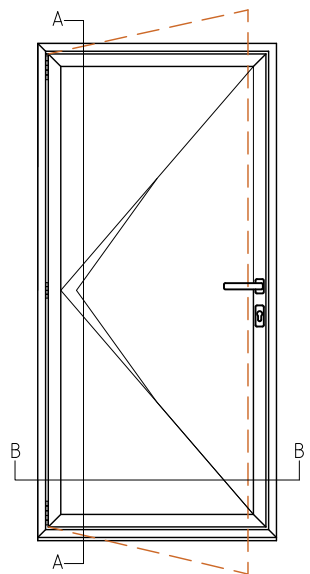

SECTION B-B

SECTION A-A

THRESHOLD (NO CILL)

OPTIONAL 20mm ADD-ON to HINGE JAMB

SECTION C-C

ALUK F82 Bi-Folding Door OPEN OUT  
1-1-0, 1-0-1, 2-1-1

www.exetertradealuminium.co.uk  
sales@exetertradealuminium.co.uk