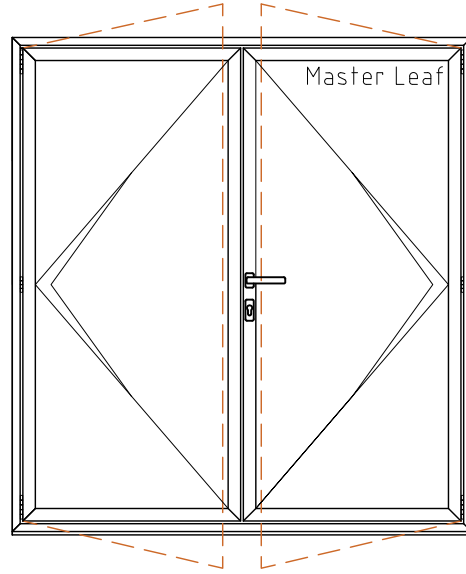

SECTION B-B

SECTION A-A

THRESHOLD (NO CILL)

OPTIONAL 20mm ADD-ON to HINGE JAMB

SECTION C-C

ALUK F82 Bi-Folding Door OPEN OUT  
1-1-0, 1-0-1, 2-1-1

www.exetertradealuminium.co.uk  
sales@exetertradealuminium.co.uk