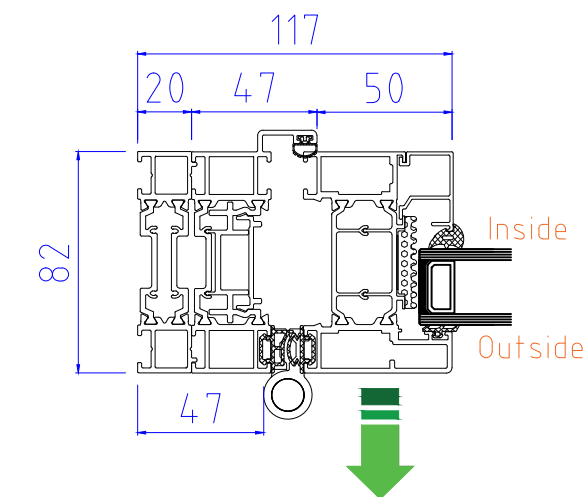

SECTION B-B

SECTION A-A

THRESHOLD (NO CILL)

OPTIONAL 20mm ADD-ON to HINGE JAMB

SECTION C-C

ALUK F82 Bi-Folding Door OPEN OUT  
1-1-0, 1-0-1, 2-1-1

www.exetertradealuminium.co.uk  
sales@exetertradealuminium.co.uk

THRESHOLD (NO CILL)

SECTION B-B

OPTIONAL 20mm ADD-ON to HINGE JAMB

Note: 2 panel bi-folding doors where both panels move in the same direction do not have any external handles or locking, so cannot be accessed externally when the door is in the closed or locked position