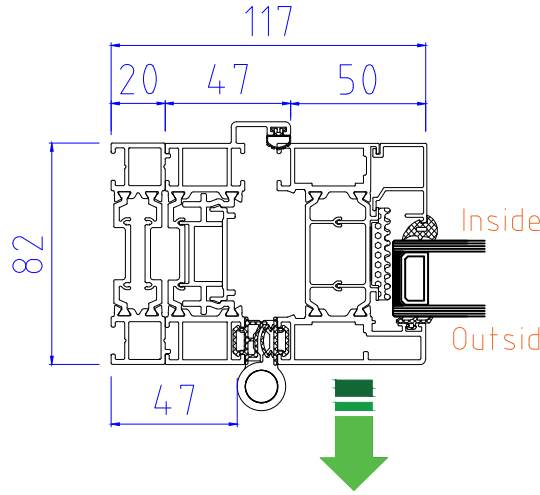

SECTION A-A

40mm ADD-ON FOR TRICKLE VENTS (If Required)

THRESHOLD (NO CILL)

SECTION B-B

OPTIONAL 20mm ADD-ON to HINGE JAMB

ALUK F82 Bi-Folding Door OPEN IN

3-3-0, 3-0-3

www.exetertradealuminium.co.uk

sales@exetertradealuminium.co.uk

01392 537070

12-10-22

SECTION A-A

40mm ADD-ON FOR TRICKLE VENTS (If Required)

THRESHOLD (NO CILL)

SECTION B-B

OPTIONAL 20mm ADD-ON to HINGE JAMB