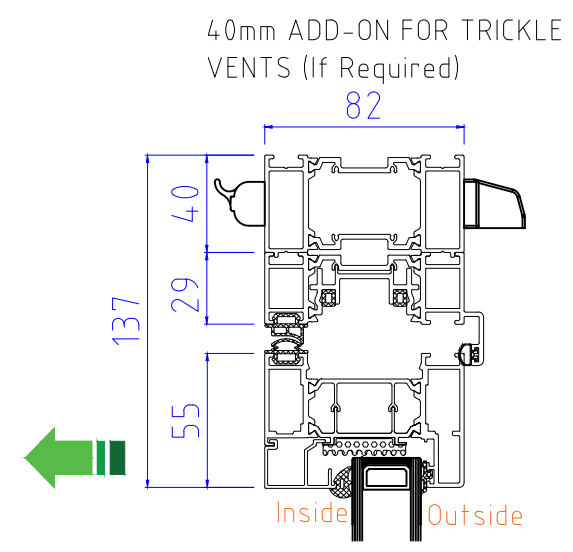

ALUK F82 Bi-Folding Door OPEN OUT

4-4-0, 4-0-4

www.exetertradealuminium.co.uk

sales@exetertradealuminium.co.uk

01392 537070

12-10-22

SECTION B-B

Note: 4 panel bi-folding doors where both panels move in the same direction do not have any external handles or locking, so cannot be accessed externally when the door is in the closed or locked position