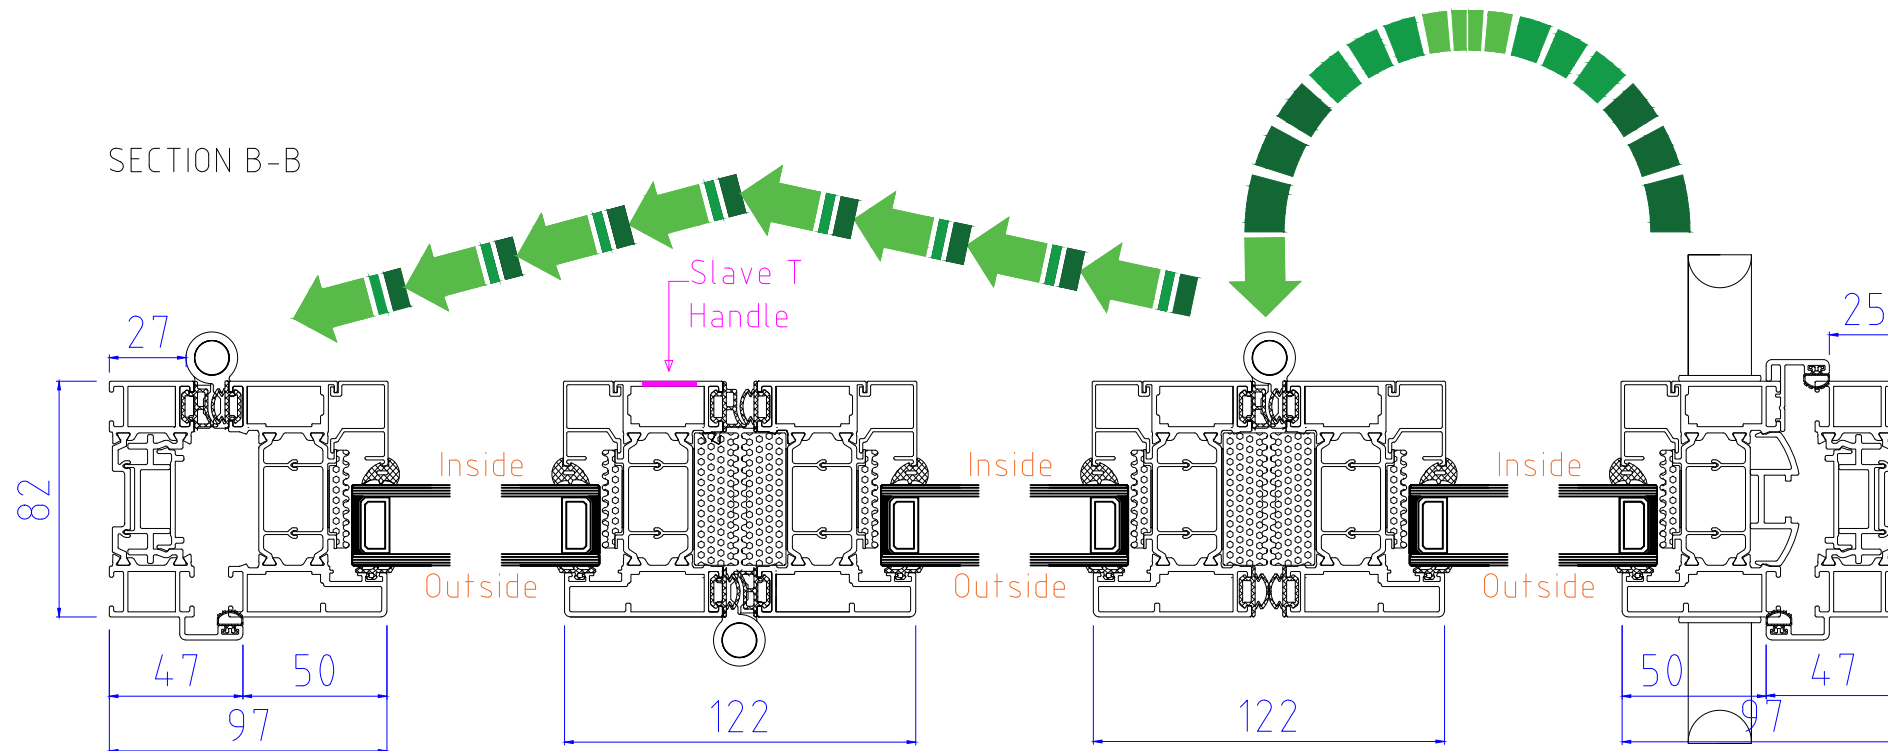

SECTION A-A

40mm ADD-ON FOR TRICKLE VENTS (If Required)

THRESHOLD (NO CILL)

SECTION B-B

OPTIONAL 20mm ADD-ON to HINGE JAMB

ALUK F82 Bi-Folding Door OPEN IN

3-3-0, 3-0-3

www.exetertradealuminium.co.uk

sales@exetertradealuminium.co.uk

01392 537070

12-10-22

SECTION A-A

40mm ADD-ON FOR TRICKLE VENTS (If Required)

THRESHOLD (NO CILL)

SECTION B-B

OPTIONAL 20mm ADD-ON to HINGE JAMB