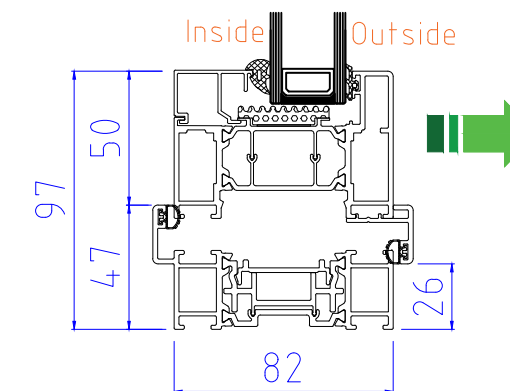

SECTION B-B

SECTION A-A

THRESHOLD (NO CILL)

OPTIONAL 20mm ADD-ON to HINGE JAMB

SECTION C-C

ALUK F82 Bi-Folding Door OPEN OUT  
1-1-0, 1-0-1, 2-1-1

www.exetertradealuminium.co.uk  
sales@exetertradealuminium.co.uk

01392 537070 | 12-10-22

ALUK F82 Bi-Folding Door OPEN IN  
1-1-0, 1-0-1, 2-1-1

www.exetertradealuminium.co.uk  
sales@exetertradealuminium.co.uk

01392 537070

12-10-22

SECTION A-A

40mm ADD-ON FOR TRICKLE VENTS (If Required)

THRESHOLD (NO CILL)

SECTION B-B

OPTIONAL 20mm ADD-ON to HINGE JAMB

Note: 2 panel bi-folding doors where both panels move in the same direction do not have any external handles or locking, so cannot be accessed externally when the door is in the closed or locked position