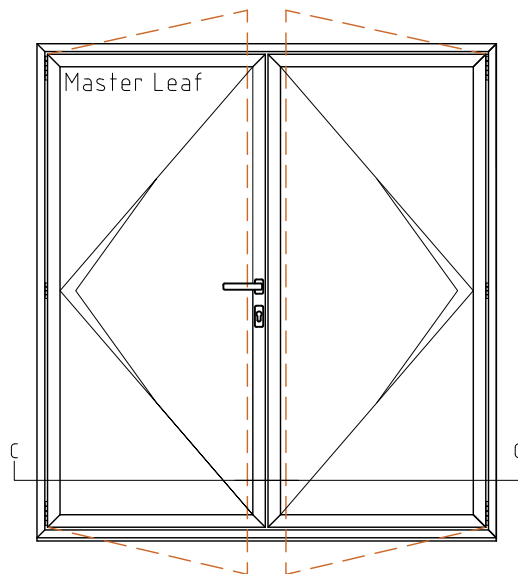

SECTION B-B

SECTION A-A

THRESHOLD (NO CILL)

OPTIONAL 20mm ADD-ON to HINGE JAMB

SECTION C-C

ALUK F82 Bi-Folding Door OPEN OUT  
1-1-0, 1-0-1, 2-1-1

www.exetertradealuminium.co.uk  
sales@exetertradealuminium.co.uk