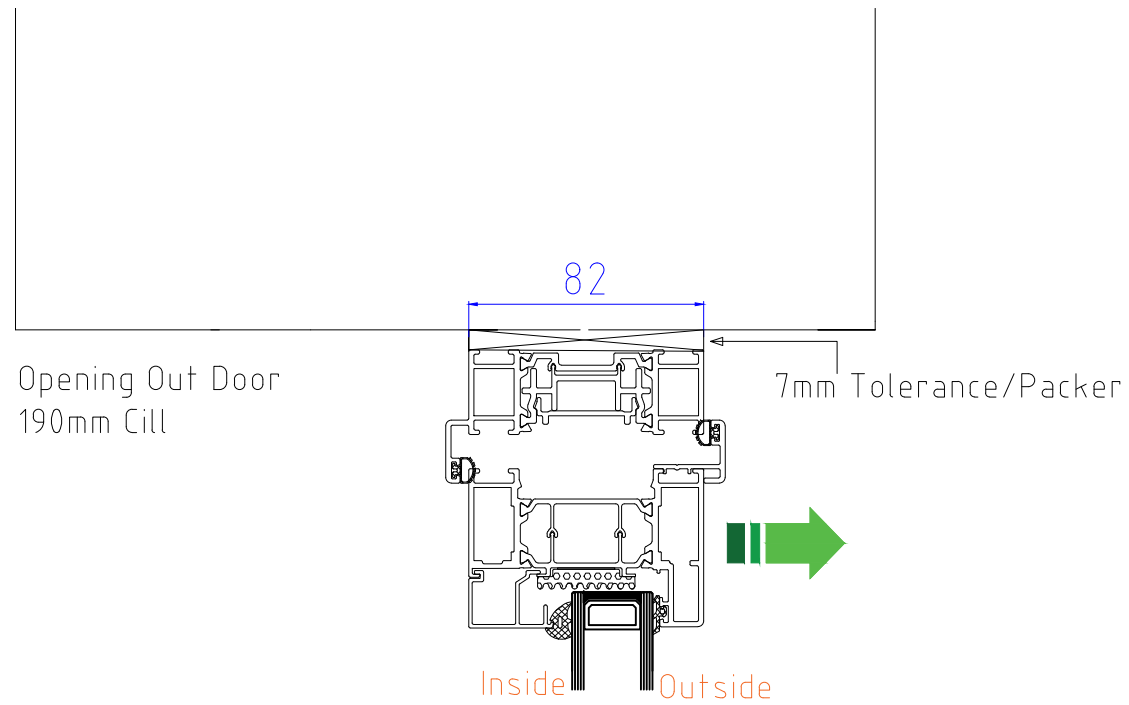

ALUK F82 Bi-Folding Door OPEN OUT
Typical Installation