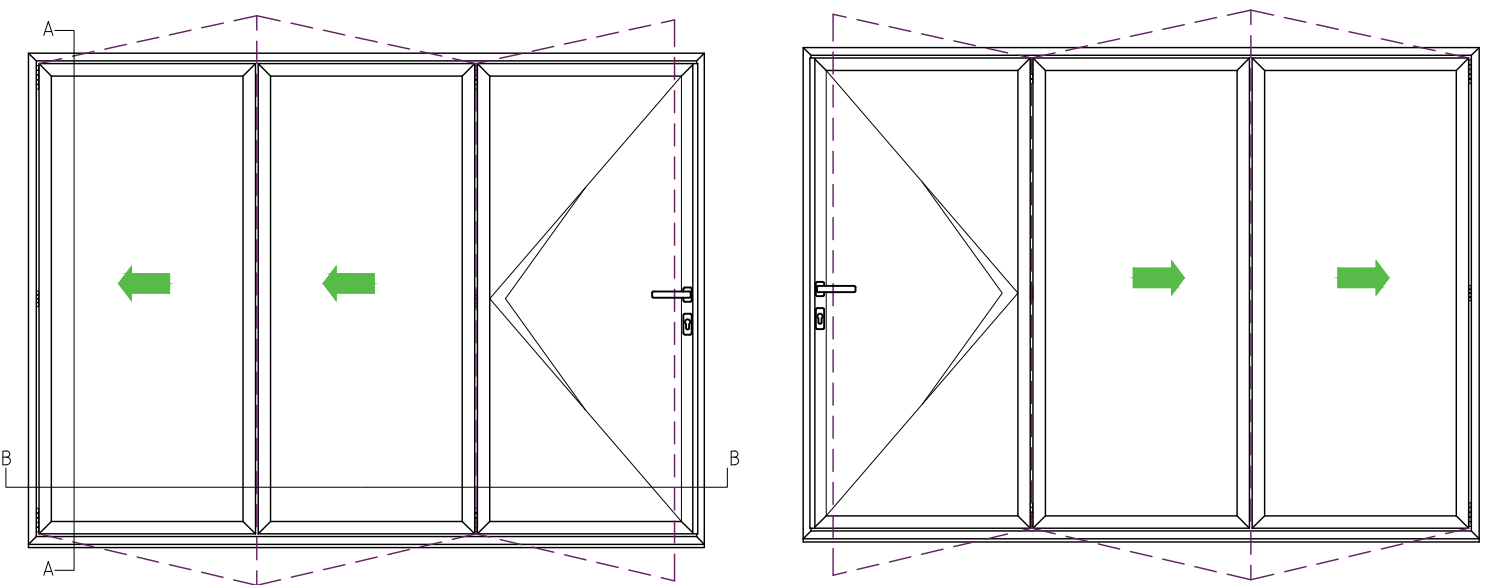

ALUK F82 Bi-Folding Door OPEN OUT	
3-3-0, 3-0-3	
www.exetertradealuminium.co.uk	
sales@exetertradealuminium.co.uk	
01392 537070	12-10-22