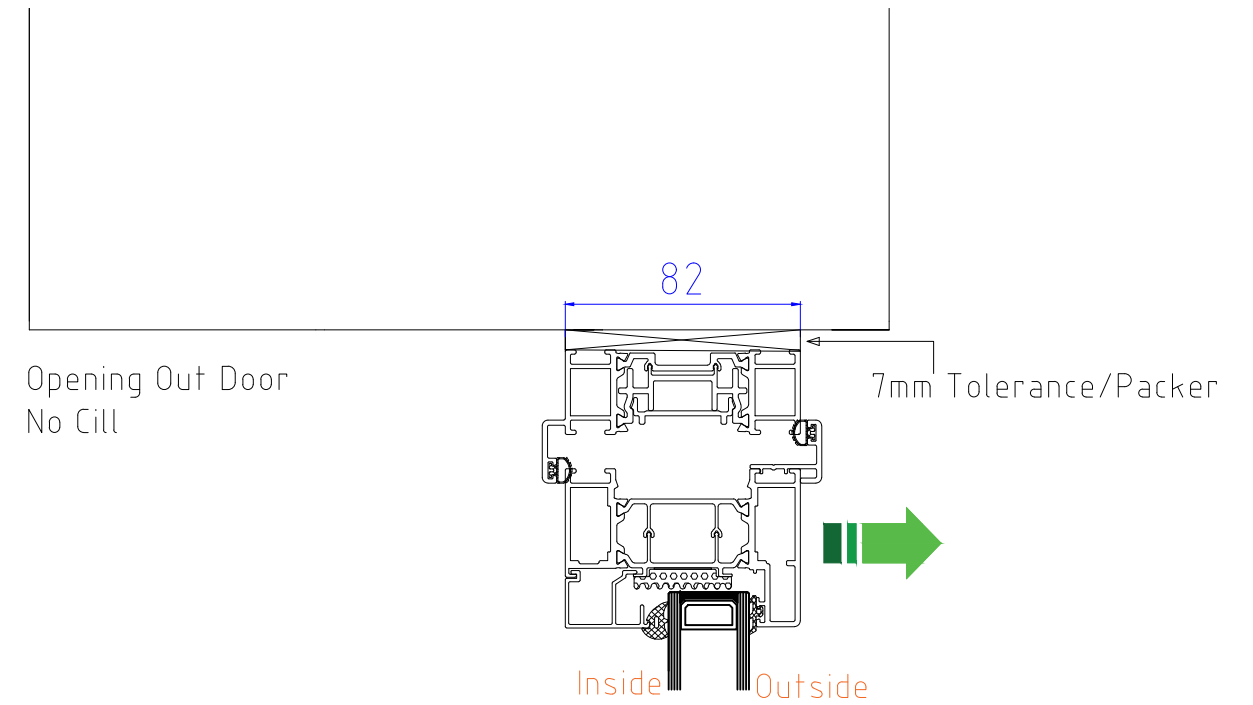

ALUK F82 Bi-Folding Door OPEN OUT
Typical Installation