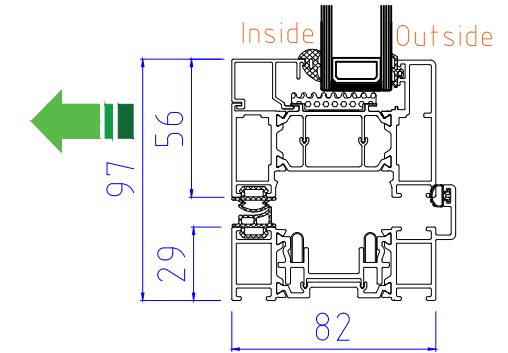

OPTIONAL 20mm ADD-ON to HINGE JAMB

SECTION B-B

Note: 2 panel bi-folding doors where both panels move in the same direction do not have any external handles or locking, so cannot be accessed externally when the door is in the closed or locked position

ALUK F82 Bi-Folding Door OPEN IN  
2-2-0, 2-0-2

www.exetertradealuminium.co.uk  
sales@exetertradealuminium.co.uk

01392 537070 | 12-10-22

ALUK F82 Bi-Folding Door OPEN OUT	
3-3-0, 3-0-3	
	
www.exetertradealuminium.co.uk	
sales@exetertradealuminium.co.uk	
01392 537070	12-10-22

SECTION A-A

40mm ADD-ON FOR TRICKLE VENTS (If Required)

THRESHOLD (NO CILL)

SECTION B-B

OPTIONAL 20mm ADD-ON to HINGE JAMB

ALUK F82 Bi-Folding Door OPEN IN

3-3-0, 3-0-3

www.exetertradealuminium.co.uk