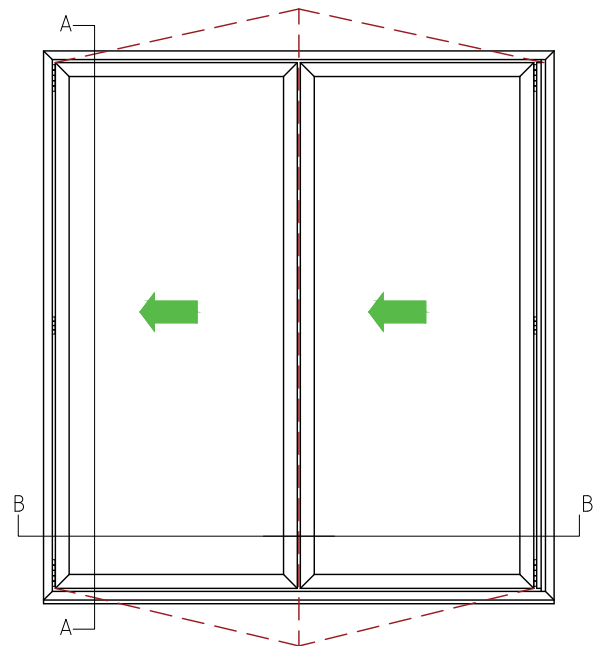

Note: 2 panel bi-folding doors where both panels move in the same direction do not have any external handles or locking, so cannot be accessed externally when the door is in the closed or locked position

ALUK F82 Bi-Folding Door OPEN OUT
2-2-0, 2-0-2

www.exetertradealuminium.co.uk
sales@exetertradealuminium.co.uk

01392 537070 | 12-10-22