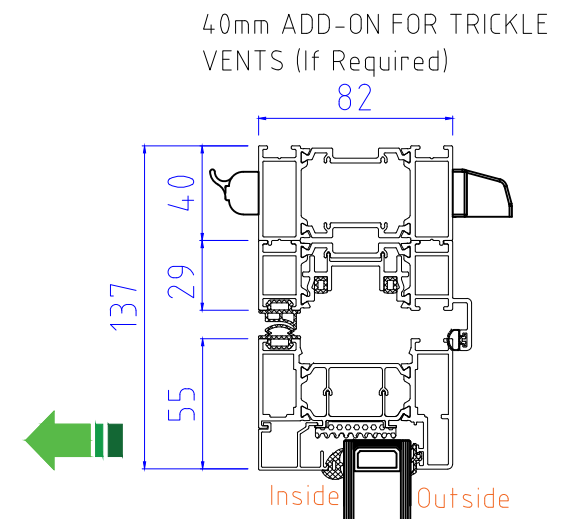

ALUK F82 Bi-Folding Door OPEN IN
1-1-0, 1-0-1, 2-1-1