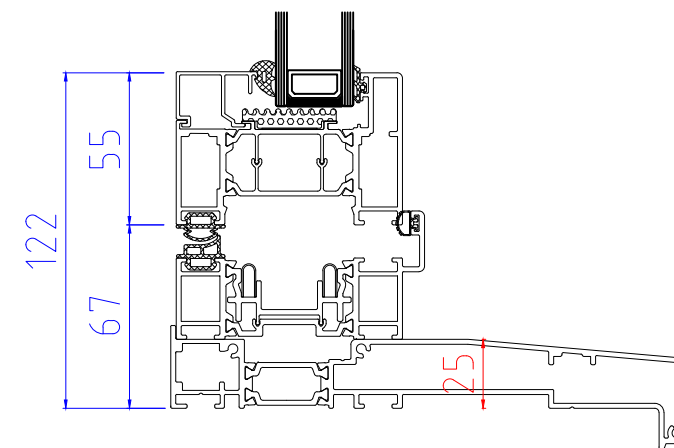

ALUK F82 Bi-Folding Door OPEN IN
1-1-0, 1-0-1, 2-1-1