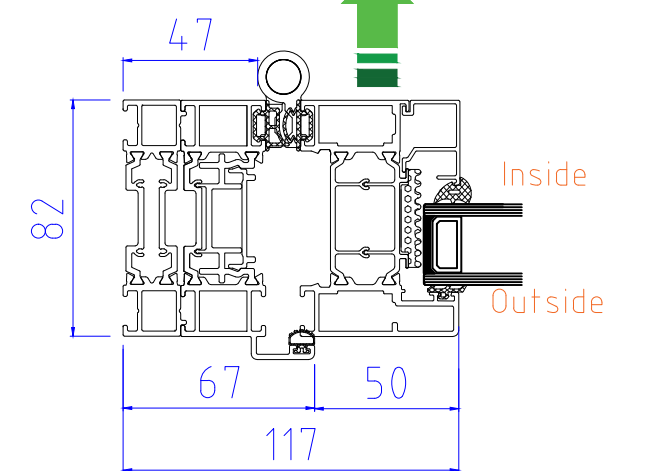

ALUK F82 Bi-Folding Door OPEN OUT  
2-2-0, 2-0-2

www.exetertradealuminium.co.uk  
sales@exetertradealuminium.co.uk

01392 537070 | 12-10-22

SECTION A-A

40mm ADD-ON FOR TRICKLE VENTS (If Required)

THRESHOLD (NO CILL)

OPTIONAL 20mm ADD-ON to HINGE JAMB

SECTION B-B

Note: 2 panel bi-folding doors where both panels move in the same direction do not have any external handles or locking, so cannot be accessed externally when the door is in the closed or locked position