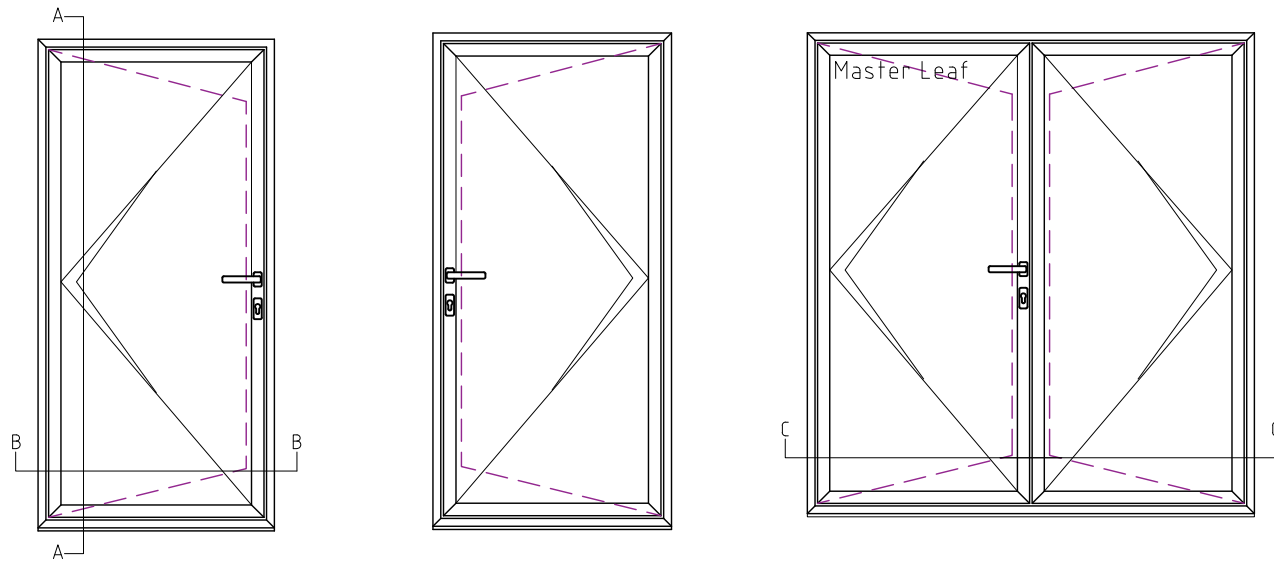

ALUK F82 Bi-Folding Door OPEN IN
1-1-0, 1-0-1, 2-1-1