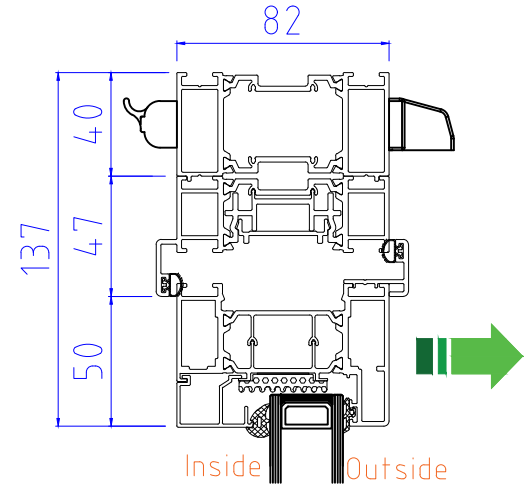

SECTION A-A

40mm ADD-ON FOR TRICKLE VENTS (If Required)

THRESHOLD (NO CILL)

SECTION B-B

OPTIONAL 20mm ADD-ON to HINGE JAMB

ALUK F82 Bi-Folding Door OPEN IN

3-3-0, 3-0-3

www.exetertradealuminium.co.uk

sales@exetertradealuminium.co.uk

01392 537070

12-10-22

SECTION A-A

40mm ADD-ON FOR TRICKLE VENTS (If Required)

THRESHOLD (NO CILL)

SECTION B-B

OPTIONAL 20mm ADD-ON to HINGE JAMB