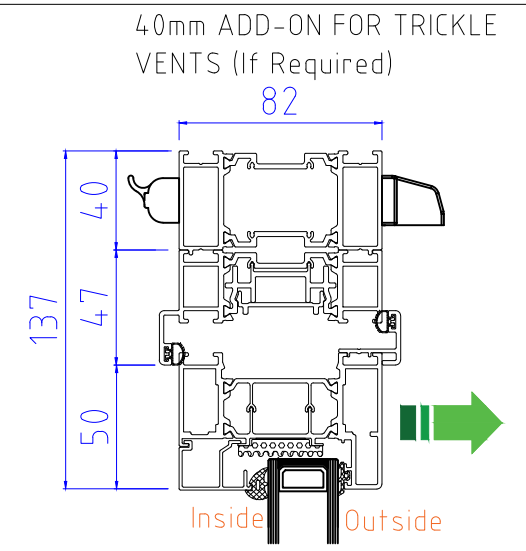

ALUK F82 Bi-Folding Door OPEN OUT	
3-3-0, 3-0-3	
www.exetertradealuminium.co.uk	
sales@exetertradealuminium.co.uk	
01392 537070	12-10-22