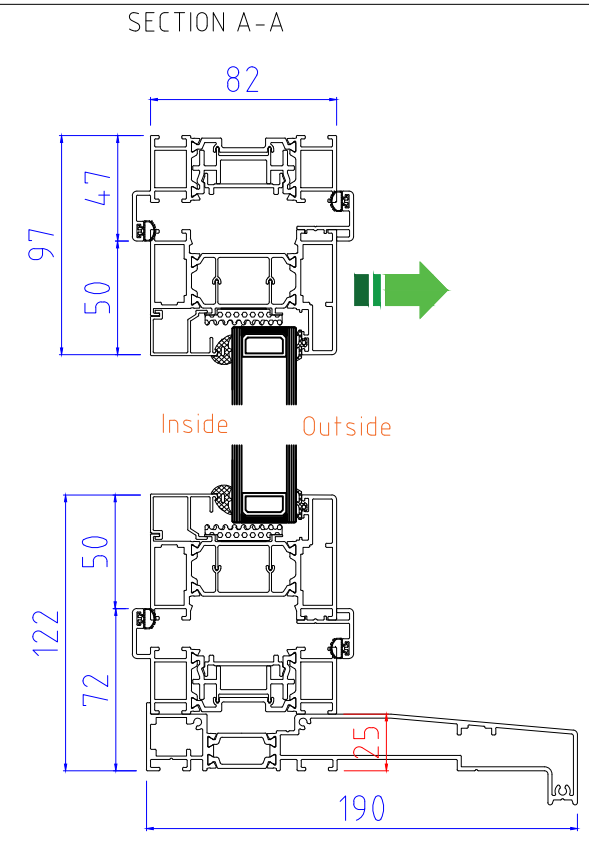

ALUK F82 Bi-Folding Door OPEN OUT	
3-3-0, 3-0-3	
www.exetertradealuminium.co.uk	
sales@exetertradealuminium.co.uk	
01392 537070	12-10-22