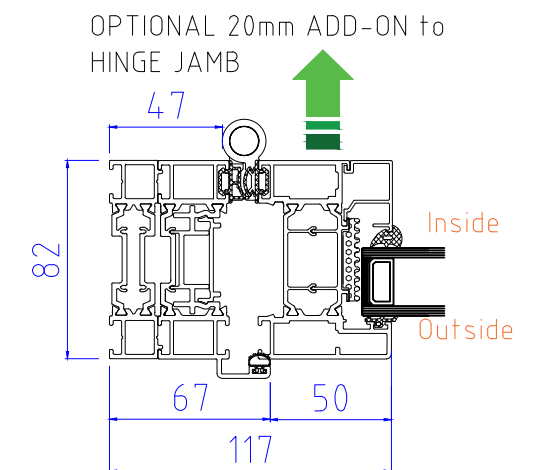

ALUK F82 Bi-Folding Door OPEN IN
1-1-0, 1-0-1, 2-1-1