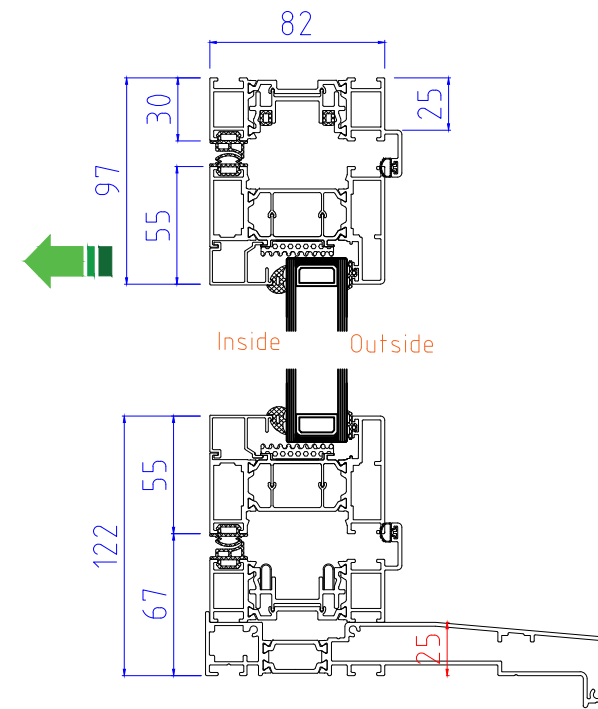

OPTIONAL 20mm ADD-ON to HINGE JAMB

SECTION B-B

Note: 2 panel bi-folding doors where both panels move in the same direction do not have any external handles or locking, so cannot be accessed externally when the door is in the closed or locked position

ALUK F82 Bi-Folding Door OPEN IN  
2-2-0, 2-0-2

www.exetertradealuminium.co.uk  
sales@exetertradealuminium.co.uk

01392 537070 | 12-10-22

ALUK F82 Bi-Folding Door OPEN OUT	
3-3-0, 3-0-3	
	
www.exetertradealuminium.co.uk	
sales@exetertradealuminium.co.uk	
01392 537070	12-10-22

SECTION A-A

40mm ADD-ON FOR TRICKLE VENTS (If Required)

THRESHOLD (NO CILL)

SECTION B-B

OPTIONAL 20mm ADD-ON to HINGE JAMB

ALUK F82 Bi-Folding Door OPEN IN

3-3-0, 3-0-3

www.exetertradealuminium.co.uk