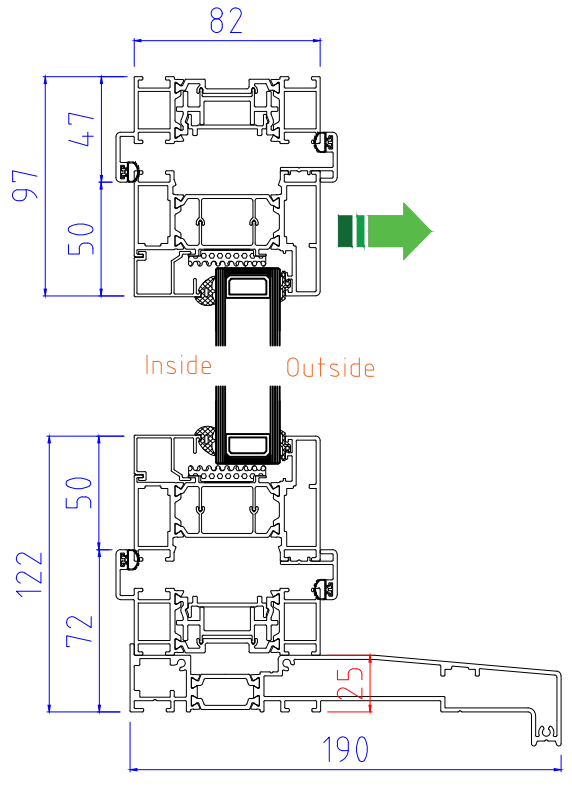

SECTION A-A