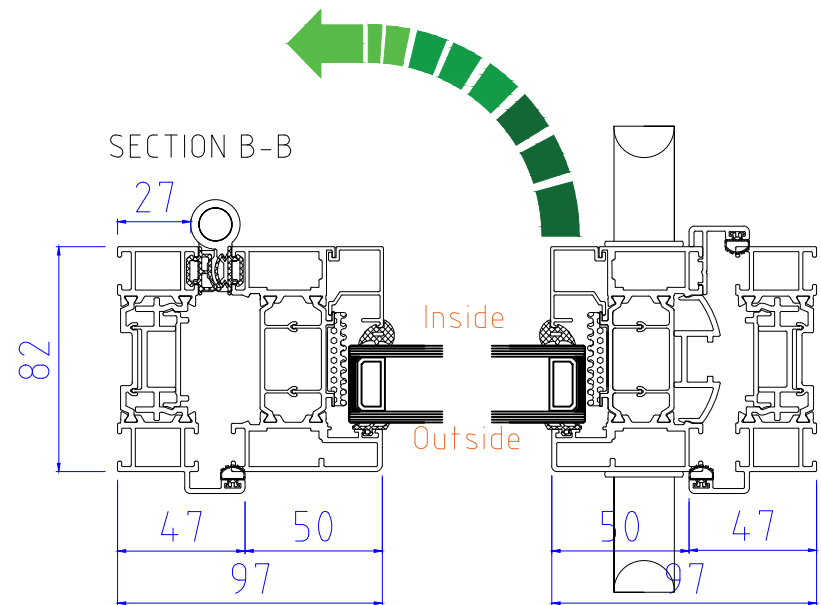

ALUK F82 Bi-Folding Door OPEN IN
1-1-0, 1-0-1, 2-1-1