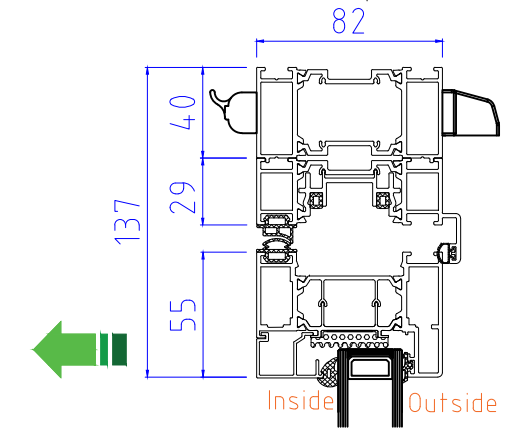

ALUK F82 Bi-Folding Door OPEN IN  
2-2-0, 2-0-2

www.exetertradealuminium.co.uk  
sales@exetertradealuminium.co.uk

01392 537070 | 12-10-22

ALUK F82 Bi-Folding Door OPEN OUT	
3-3-0, 3-0-3	
	
www.exetertradealuminium.co.uk	
sales@exetertradealuminium.co.uk	
01392 537070	12-10-22

SECTION A-A

40mm ADD-ON FOR TRICKLE VENTS (If Required)

THRESHOLD (NO CILL)

SECTION B-B

OPTIONAL 20mm ADD-ON to HINGE JAMB

ALUK F82 Bi-Folding Door OPEN IN

3-3-0, 3-0-3

www.exetertradealuminium.co.uk