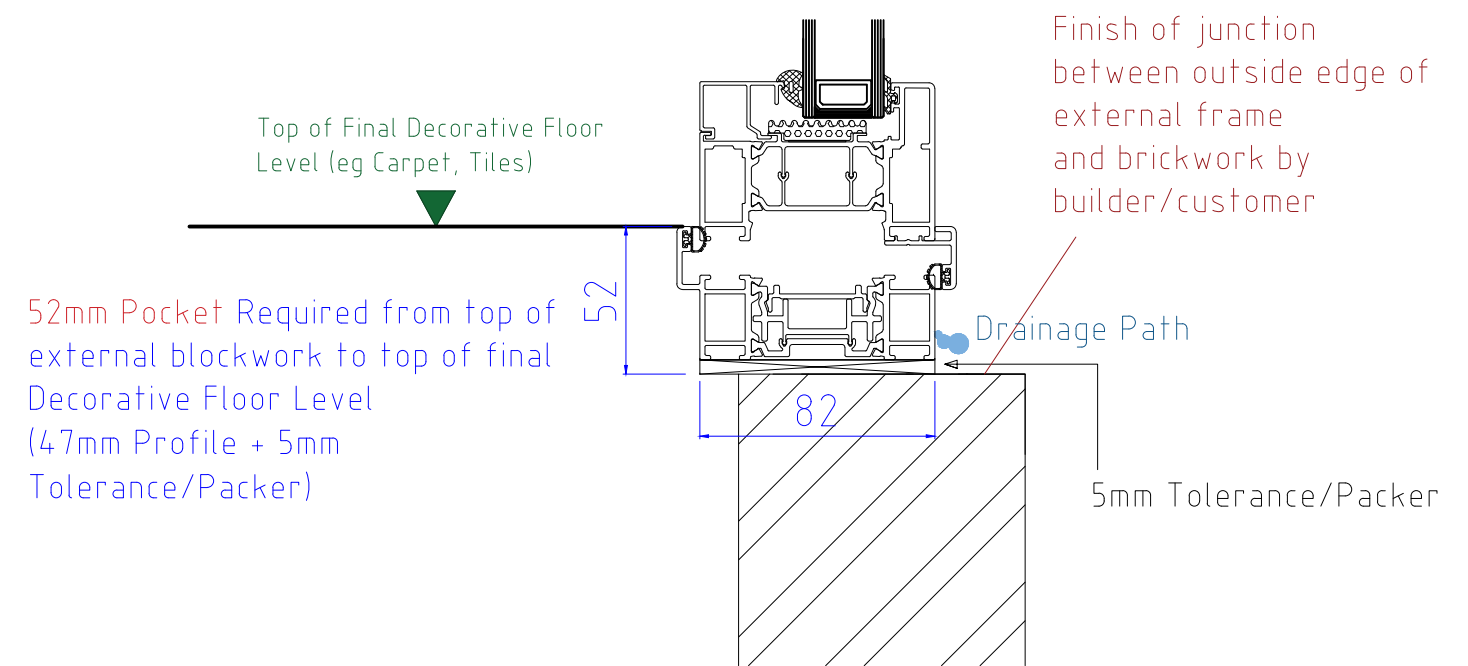

ALUK F82 Bi-Folding Door OPEN OUT
Typical Installation