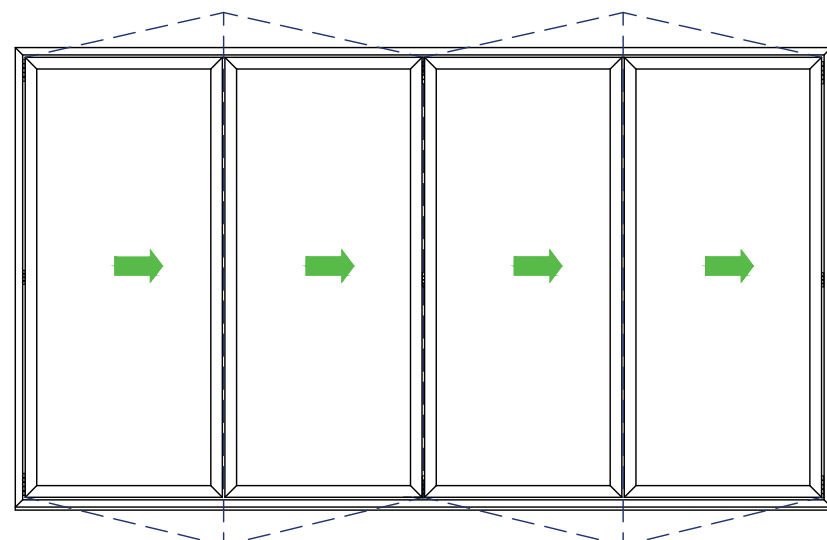

Note: 4 panel bi-folding doors where both panels move in the same direction do not have any external handles or locking, so cannot be accessed externally when the door is in the closed or locked position

ALUK F82 Bi-Folding Door OPEN OUT

4-4-0, 4-0-4

www.exetertradealuminium.co.uk

sales@exetertradealuminium.co.uk

01392 537070

12-10-22