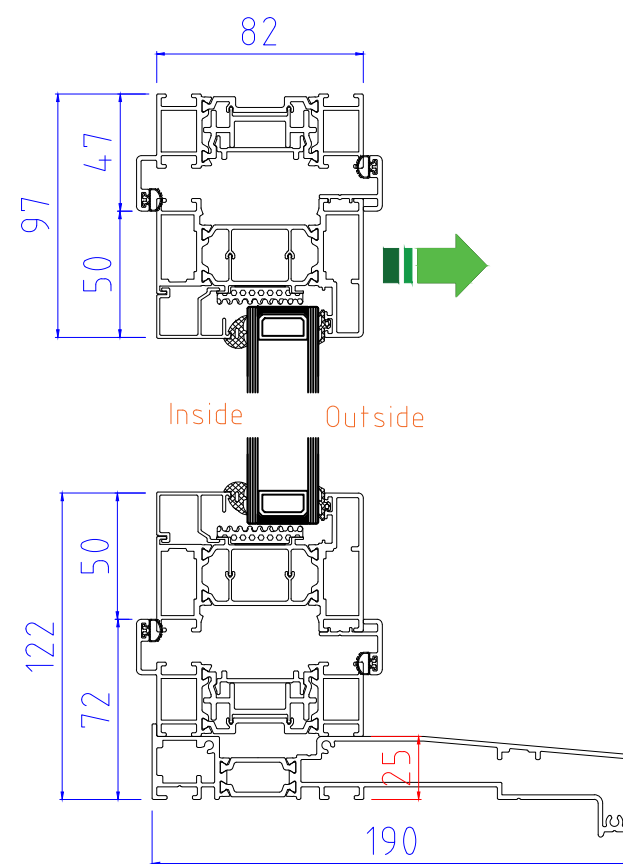

SECTION B-B

SECTION A-A

THRESHOLD (NO CILL)

OPTIONAL 20mm ADD-ON to HINGE JAMB

SECTION C-C

ALUK F82 Bi-Folding Door OPEN OUT  
1-1-0, 1-0-1, 2-1-1

www.exetertradealuminium.co.uk  
sales@exetertradealuminium.co.uk

THRESHOLD (NO CILL)

SECTION B-B

OPTIONAL 20mm ADD-ON to HINGE JAMB

Note: 2 panel bi-folding doors where both panels move in the same direction do not have any external handles or locking, so cannot be accessed externally when the door is in the closed or locked position