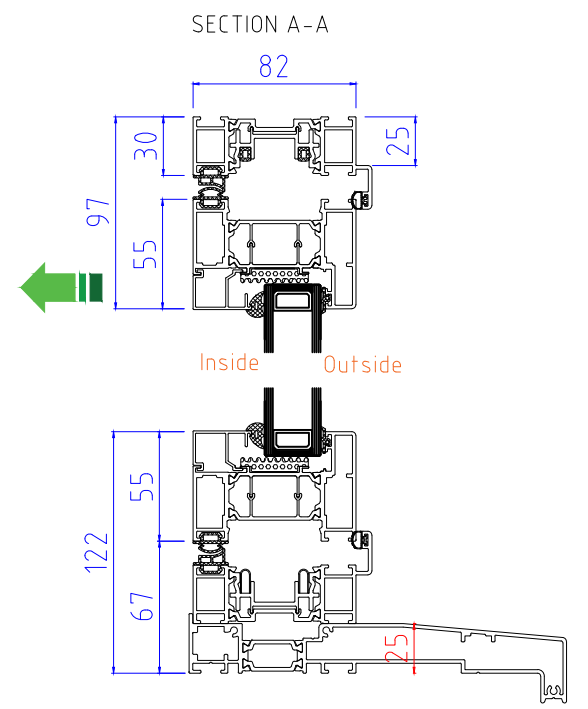

OPTIONAL 20mm ADD-ON to HINGE JAMB

SECTION B-B

ALUK F82 Bi-Folding Door OPEN OUT

4-3-1, 4-1-3

www.exetertradealuminium.co.uk

sales@exetertradealuminium.co.uk

01392 537070

12-10-22

ALUK F82 Bi-Folding Door OPEN IN	
4-3-1, 4-1-3	
www.exetertradealuminium.co.uk	
sales@exetertradealuminium.co.uk	
01392 537070	12-10-22

SECTION A-A

40mm ADD-ON FOR TRICKLE VENTS (If Required)

THRESHOLD (NO CILL)

OPTIONAL 20mm ADD-ON to HINGE JAMB

SECTION B-B

ALUK F82 Bi-Folding Door OPEN OUT	
5-5-0, 5-0-5	
	
www.exetertradealuminium.co.uk	
sales@exetertradealuminium.co.uk	
01392 537070	12-10-22

ALUK F82 Bi-Folding Door OPEN IN	
5-5-0, 5-0-5	
	
www.exetertradealuminium.co.uk	
sales@exetertradealuminium.co.uk	
01392 537070	12-10-22