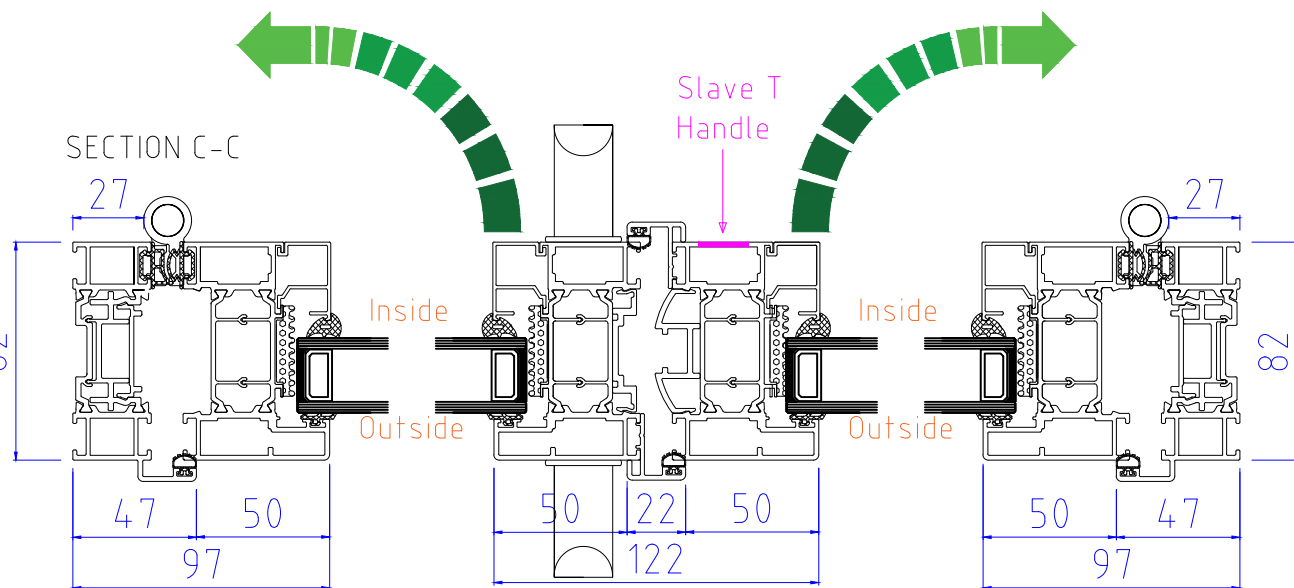

ALUK F82 Bi-Folding Door OPEN IN
1-1-0, 1-0-1, 2-1-1