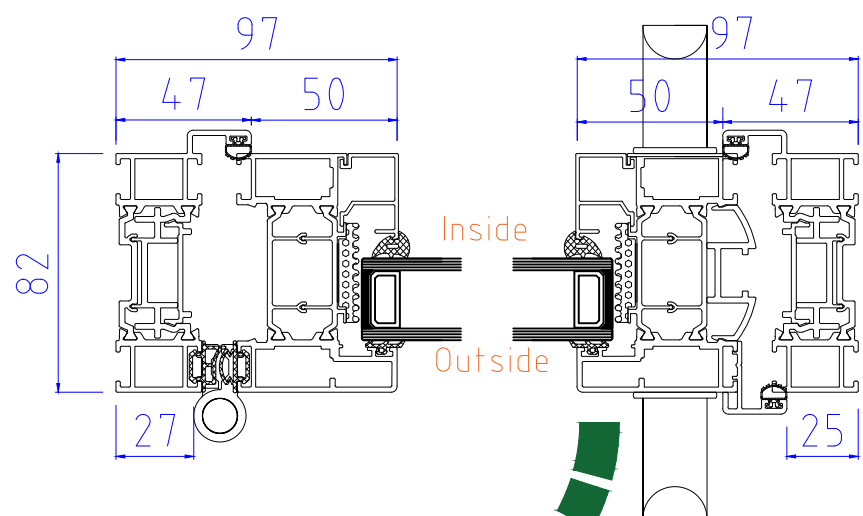

SECTION B-B

SECTION A-A

THRESHOLD (NO CILL)

OPTIONAL 20mm ADD-ON to HINGE JAMB

SECTION C-C

ALUK F82 Bi-Folding Door OPEN OUT  
1-1-0, 1-0-1, 2-1-1

www.exetertradealuminium.co.uk  
sales@exetertradealuminium.co.uk