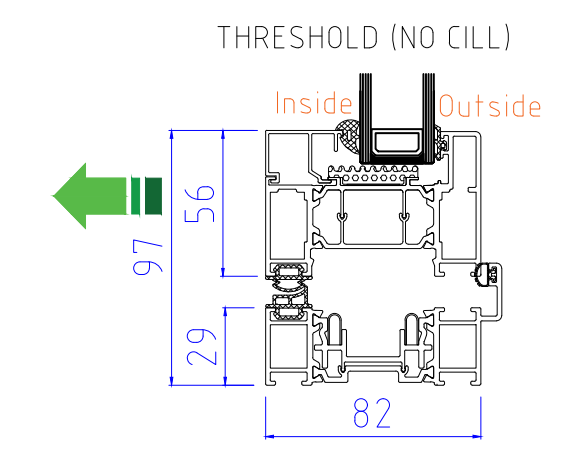

OPTIONAL 20mm ADD-ON to HINGE JAMB

SECTION B-B

ALUK F82 Bi-Folding Door OPEN OUT

4-3-1, 4-1-3

www.exetertradealuminium.co.uk

sales@exetertradealuminium.co.uk

01392 537070

12-10-22

ALUK F82 Bi-Folding Door OPEN IN	
4-3-1, 4-1-3	
www.exetertradealuminium.co.uk	
sales@exetertradealuminium.co.uk	
01392 537070	12-10-22

SECTION A-A

40mm ADD-ON FOR TRICKLE VENTS (If Required)

THRESHOLD (NO CILL)

OPTIONAL 20mm ADD-ON to HINGE JAMB

SECTION B-B

ALUK F82 Bi-Folding Door OPEN OUT	
5-5-0, 5-0-5	
	
www.exetertradealuminium.co.uk	
sales@exetertradealuminium.co.uk	
01392 537070	12-10-22

ALUK F82 Bi-Folding Door OPEN IN	
5-5-0, 5-0-5	
	
www.exetertradealuminium.co.uk	
sales@exetertradealuminium.co.uk	
01392 537070	12-10-22