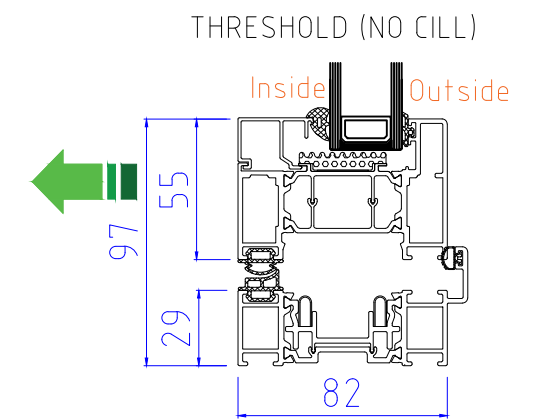

ALUK F82 Bi-Folding Door OPEN IN
1-1-0, 1-0-1, 2-1-1