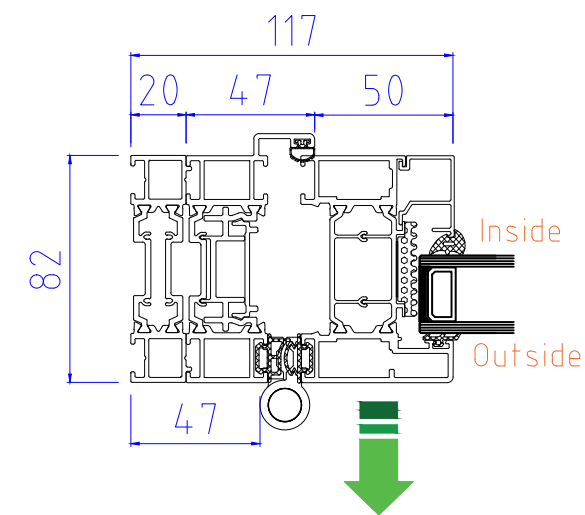

OPTIONAL 20mm ADD-ON to HINGE JAMB

SECTION B-B

ALUK F82 Bi-Folding Door OPEN OUT

4-3-1, 4-1-3

www.exetertradealuminium.co.uk

sales@exetertradealuminium.co.uk

01392 537070

12-10-22

ALUK F82 Bi-Folding Door OPEN IN	
4-3-1, 4-1-3	
www.exetertradealuminium.co.uk	
sales@exetertradealuminium.co.uk	
01392 537070	12-10-22

SECTION A-A

40mm ADD-ON FOR TRICKLE VENTS (If Required)

THRESHOLD (NO CILL)

OPTIONAL 20mm ADD-ON to HINGE JAMB

SECTION B-B

ALUK F82 Bi-Folding Door OPEN OUT	
5-5-0, 5-0-5	
	
www.exetertradealuminium.co.uk	
sales@exetertradealuminium.co.uk	
01392 537070	12-10-22

ALUK F82 Bi-Folding Door OPEN IN	
5-5-0, 5-0-5	
	
www.exetertradealuminium.co.uk	
sales@exetertradealuminium.co.uk	
01392 537070	12-10-22