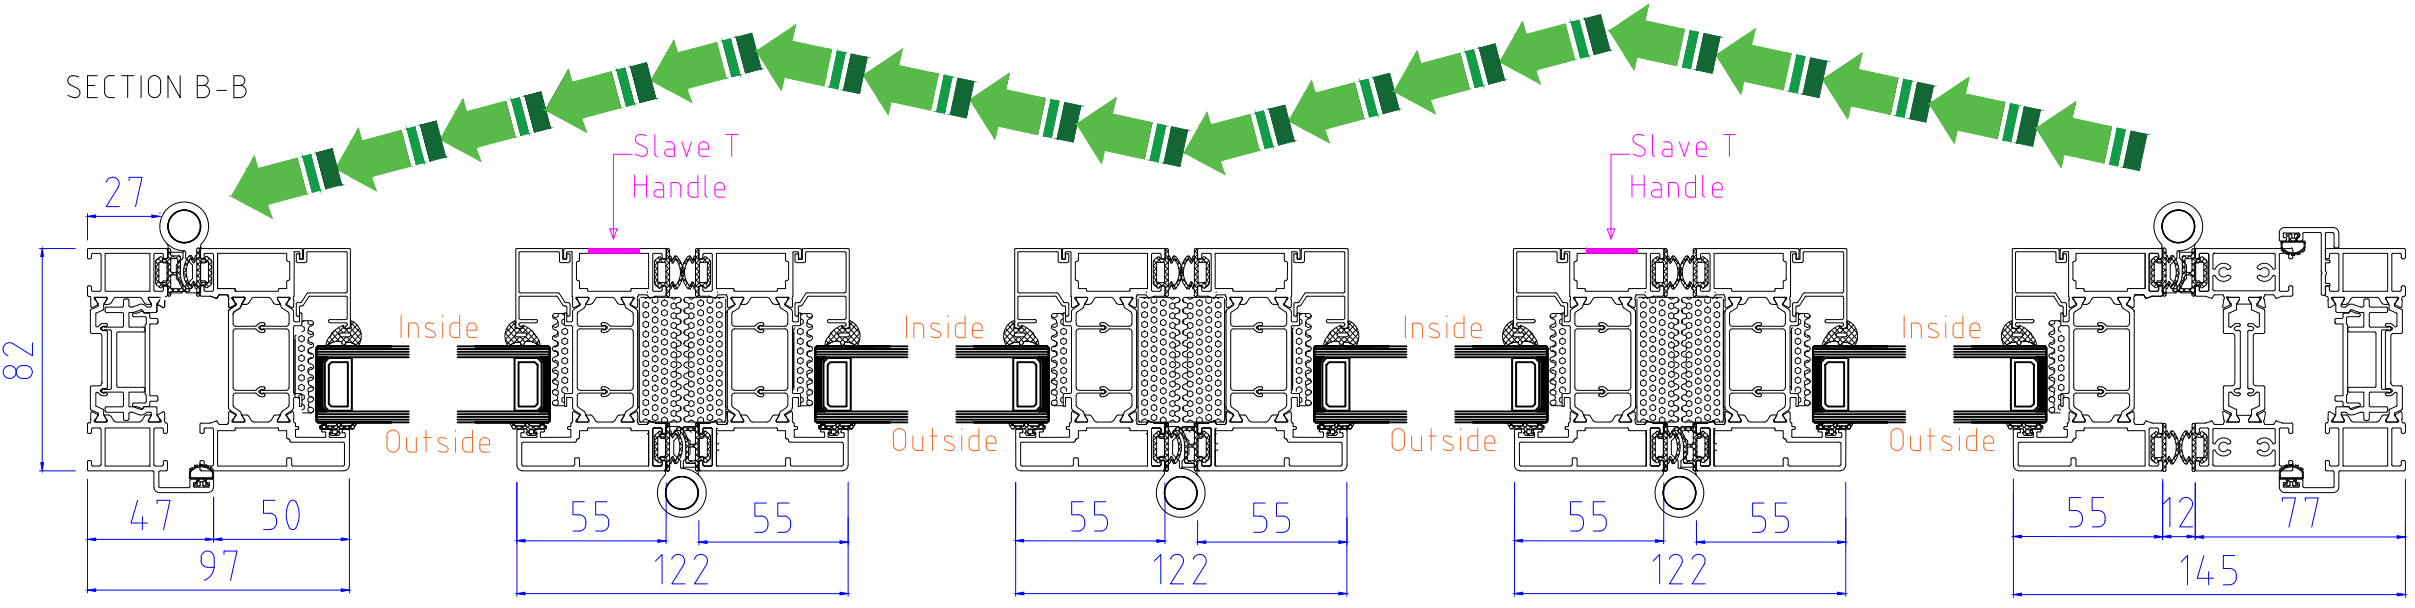

ALUK F82 Bi-Folding Door OPEN OUT

4-4-0, 4-0-4

www.exetertradealuminium.co.uk

sales@exetertradealuminium.co.uk

01392 537070

12-10-22

SECTION B-B

Note: 4 panel bi-folding doors where both panels move in the same direction do not have any external handles or locking, so cannot be accessed externally when the door is in the closed or locked position