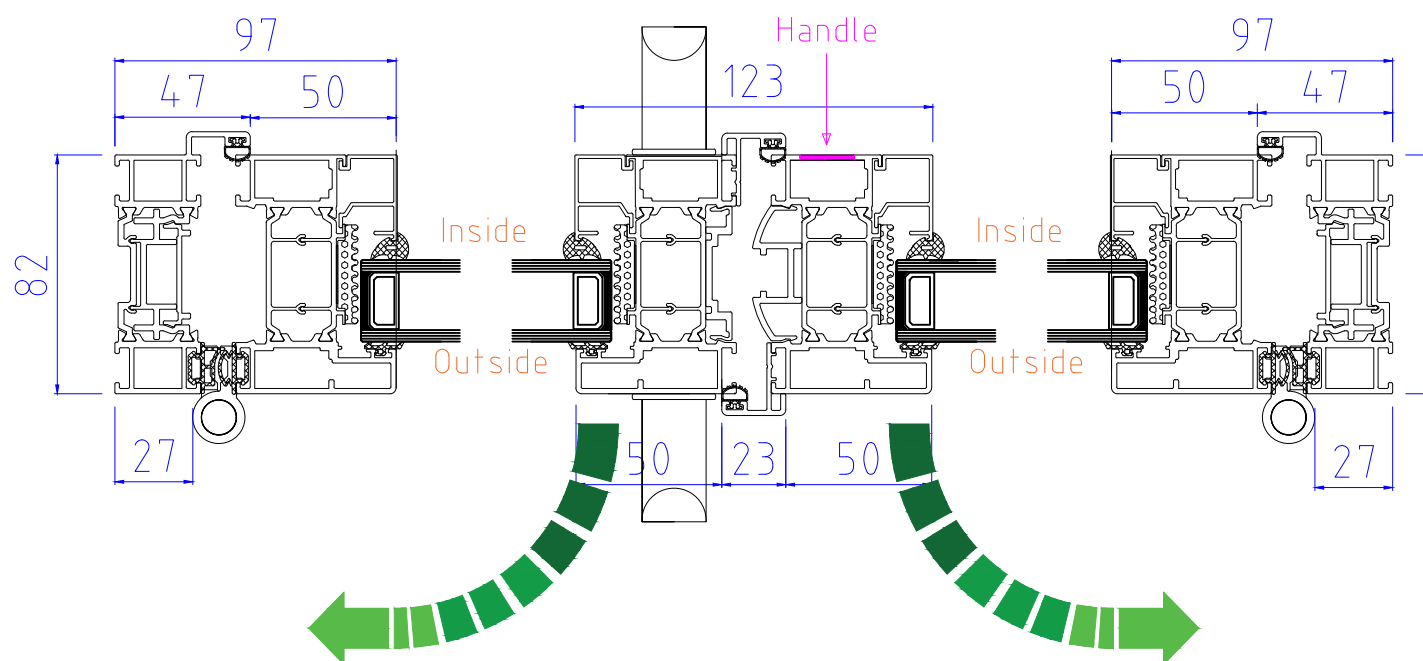

SECTION B-B

SECTION A-A

THRESHOLD (NO CILL)

OPTIONAL 20mm ADD-ON to HINGE JAMB

SECTION C-C

ALUK F82 Bi-Folding Door OPEN OUT  
1-1-0, 1-0-1, 2-1-1

www.exetertradealuminium.co.uk  
sales@exetertradealuminium.co.uk

THRESHOLD (NO CILL)

SECTION B-B

OPTIONAL 20mm ADD-ON to HINGE JAMB

Note: 2 panel bi-folding doors where both panels move in the same direction do not have any external handles or locking, so cannot be accessed externally when the door is in the closed or locked position