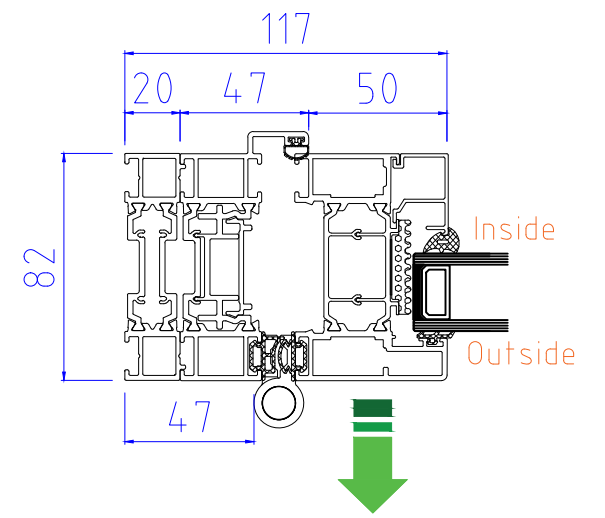

ALUK F82 Bi-Folding Door OPEN OUT

4-4-0, 4-0-4

www.exetertradealuminium.co.uk

sales@exetertradealuminium.co.uk

01392 537070

12-10-22

SECTION B-B

Note: 4 panel bi-folding doors where both panels move in the same direction do not have any external handles or locking, so cannot be accessed externally when the door is in the closed or locked position

ALUK F82 Bi-Folding Door OPEN IN	
4-4-0, 4-0-4	
www.exetertradealuminium.co.uk	
sales@exetertradealuminium.co.uk	
01392 537070	12-10-22

SECTION A-A

40mm ADD-ON FOR TRICKLE VENTS (If Required)

THRESHOLD (NO CILL)

OPTIONAL 20mm ADD-ON to HINGE JAMB

SECTION B-B

ALUK F82 Bi-Folding Door OPEN OUT

4-3-1, 4-1-3

www.exetertradealuminium.co.uk

sales@exetertradealuminium.co.uk

01392 537070

12-10-22