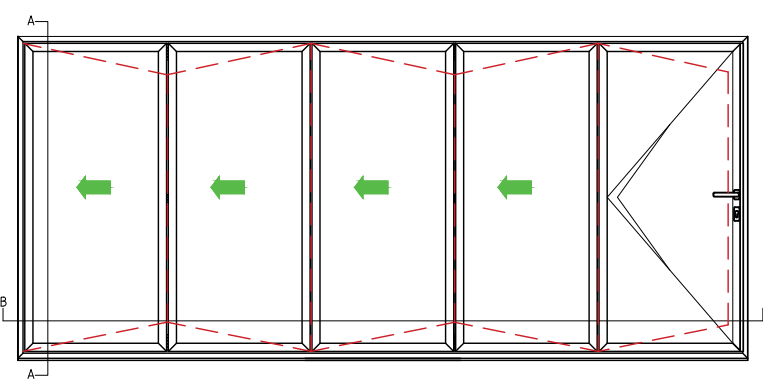

ALUK F82 Bi-Folding Door OPEN IN	
4-3-1, 4-1-3	
www.exetertradealuminium.co.uk	
sales@exetertradealuminium.co.uk	
01392 537070	12-10-22

SECTION A-A

40mm ADD-ON FOR TRICKLE VENTS (If Required)

THRESHOLD (NO CILL)

OPTIONAL 20mm ADD-ON to HINGE JAMB

SECTION B-B

ALUK F82 Bi-Folding Door OPEN OUT	
5-5-0, 5-0-5	
	
www.exetertradealuminium.co.uk	
sales@exetertradealuminium.co.uk	
01392 537070	12-10-22

ALUK F82 Bi-Folding Door OPEN IN	
5-5-0, 5-0-5	
	
www.exetertradealuminium.co.uk	
sales@exetertradealuminium.co.uk	
01392 537070	12-10-22