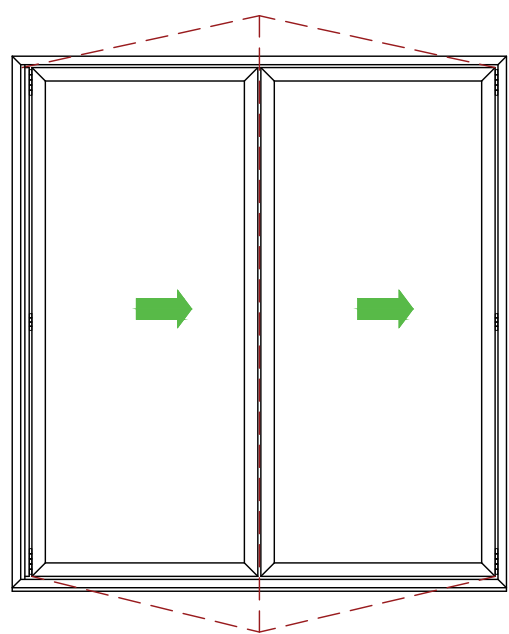

Note: 2 panel bi-folding doors where both panels move in the same direction do not have any external handles or locking, so cannot be accessed externally when the door is in the closed or locked position

ALUK F82 Bi-Folding Door OPEN OUT
2-2-0, 2-0-2

www.exetertradealuminium.co.uk
sales@exetertradealuminium.co.uk

01392 537070 | 12-10-22