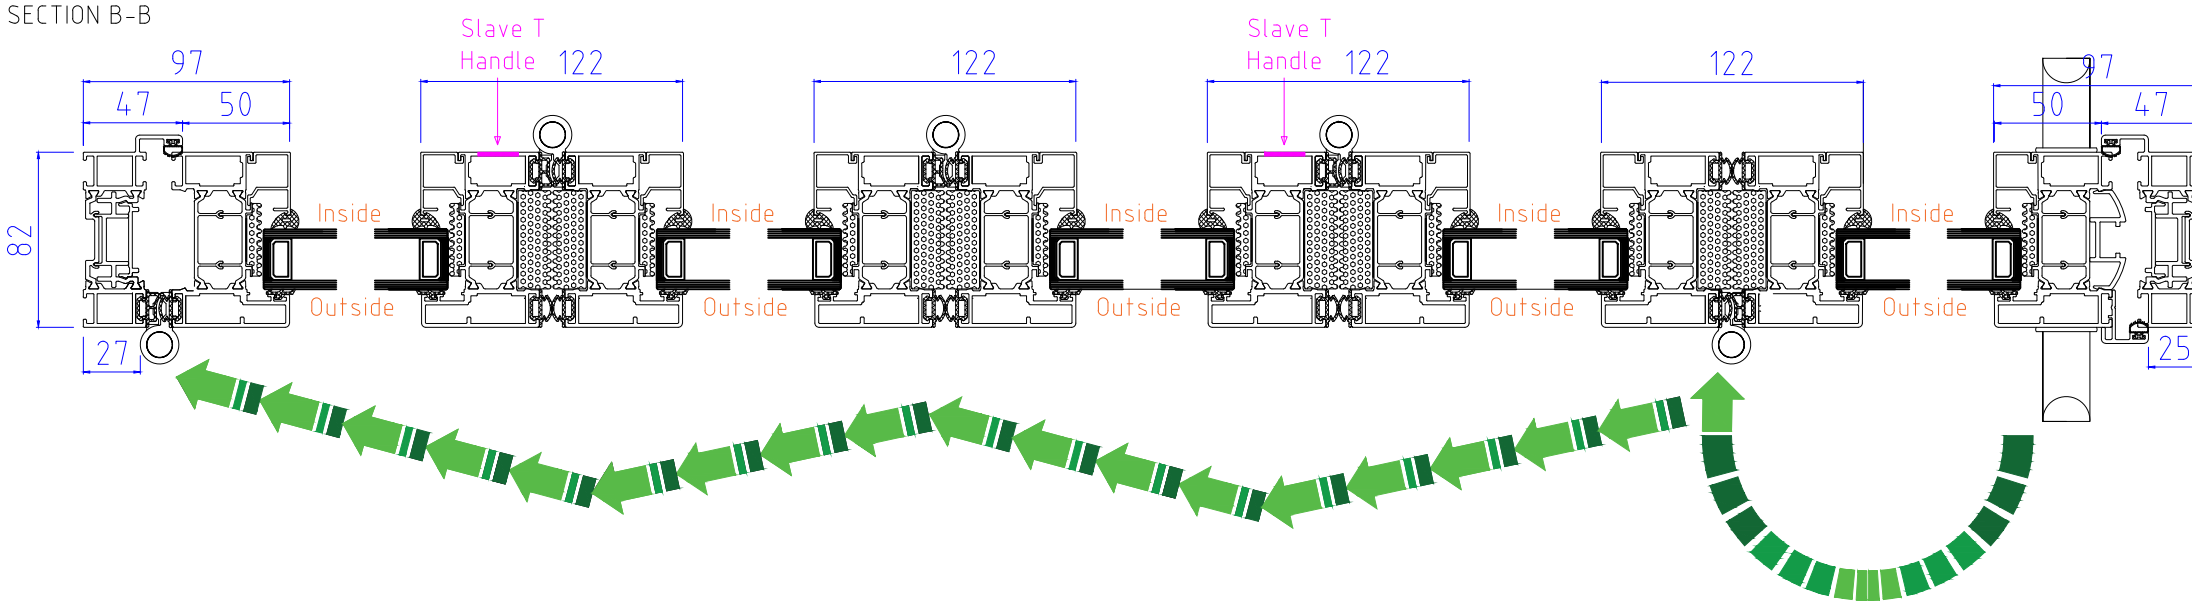

OPTIONAL 20mm ADD-ON to HINGE JAMB

SECTION B-B

ALUK F82 Bi-Folding Door OPEN OUT

4-3-1, 4-1-3

www.exetertradealuminium.co.uk

sales@exetertradealuminium.co.uk

01392 537070

12-10-22

ALUK F82 Bi-Folding Door OPEN IN	
4-3-1, 4-1-3	
www.exetertradealuminium.co.uk	
sales@exetertradealuminium.co.uk	
01392 537070	12-10-22

SECTION A-A

40mm ADD-ON FOR TRICKLE VENTS (If Required)

THRESHOLD (NO CILL)

OPTIONAL 20mm ADD-ON to HINGE JAMB

SECTION B-B

ALUK F82 Bi-Folding Door OPEN OUT	
5-5-0, 5-0-5	
	
www.exetertradealuminium.co.uk	
sales@exetertradealuminium.co.uk	
01392 537070	12-10-22

ALUK F82 Bi-Folding Door OPEN IN	
5-5-0, 5-0-5	
	
www.exetertradealuminium.co.uk	
sales@exetertradealuminium.co.uk	
01392 537070	12-10-22