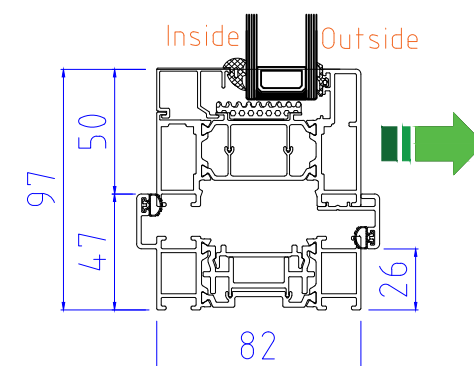

SECTION B-B

SECTION A-A

THRESHOLD (NO CILL)

OPTIONAL 20mm ADD-ON to HINGE JAMB

SECTION C-C

ALUK F82 Bi-Folding Door OPEN OUT  
1-1-0, 1-0-1, 2-1-1

www.exetertradealuminium.co.uk  
sales@exetertradealuminium.co.uk