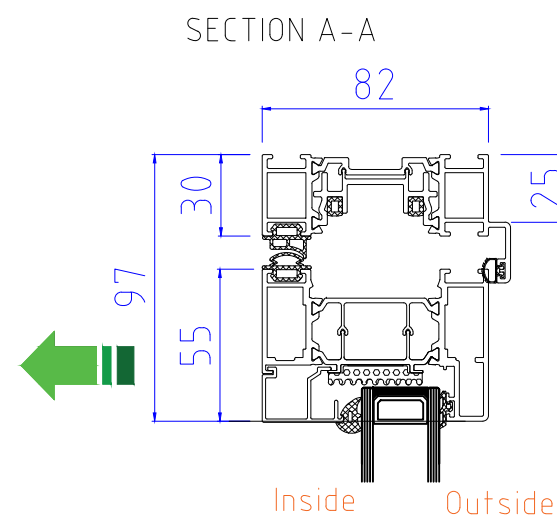

ALUK F82 Bi-Folding Door OPEN IN
1-1-0, 1-0-1, 2-1-1