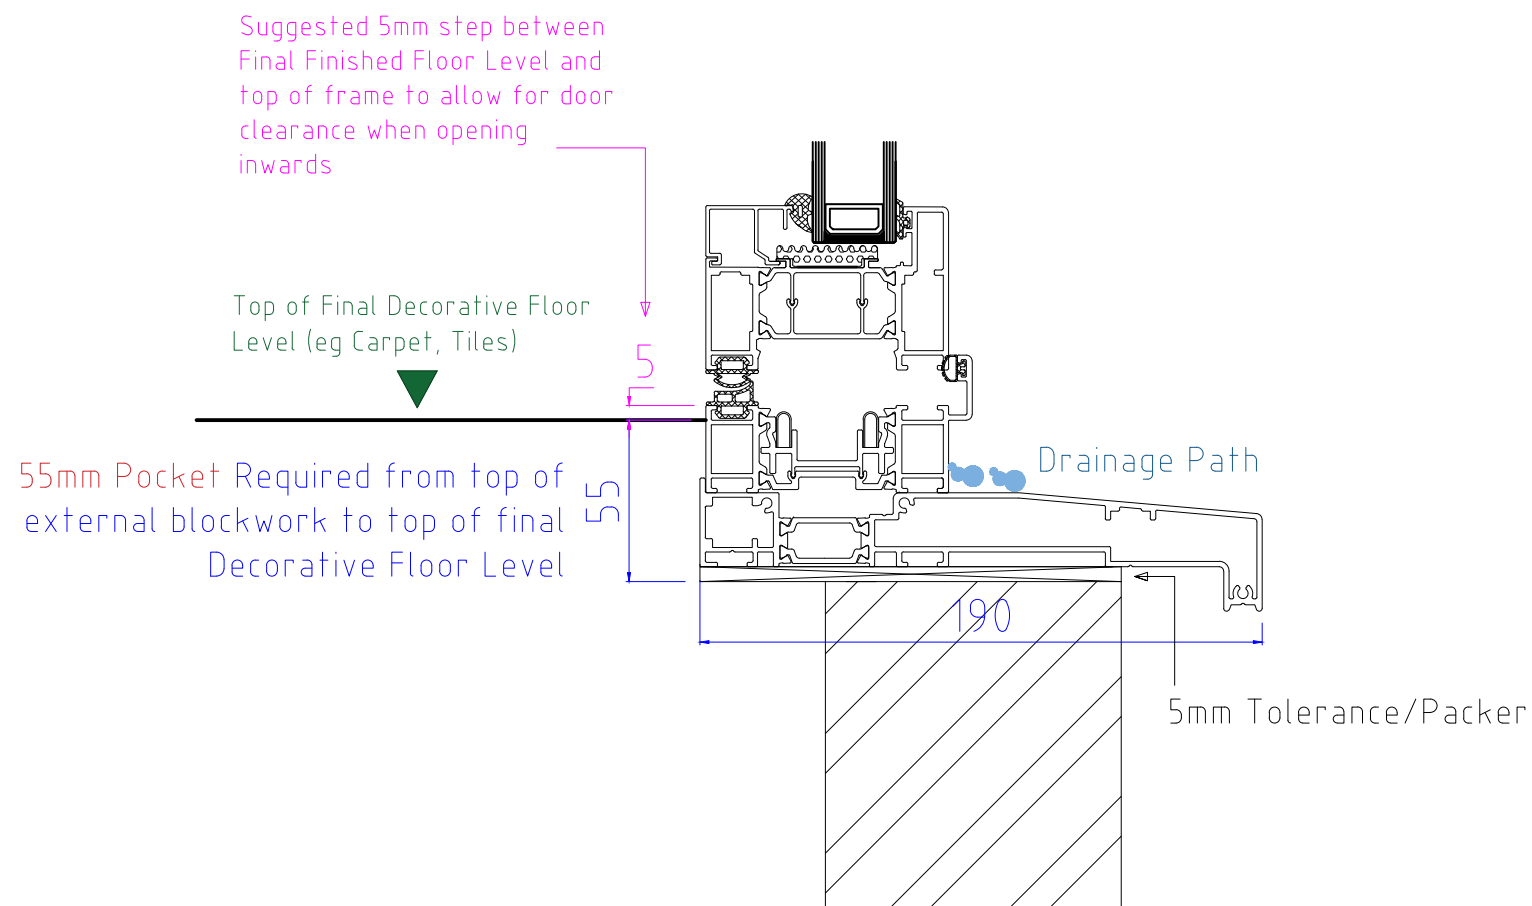

www.exetertradealuminium.co.uk
sales@exetertradealuminium.co.uk
01392 537070 | 12-10-22