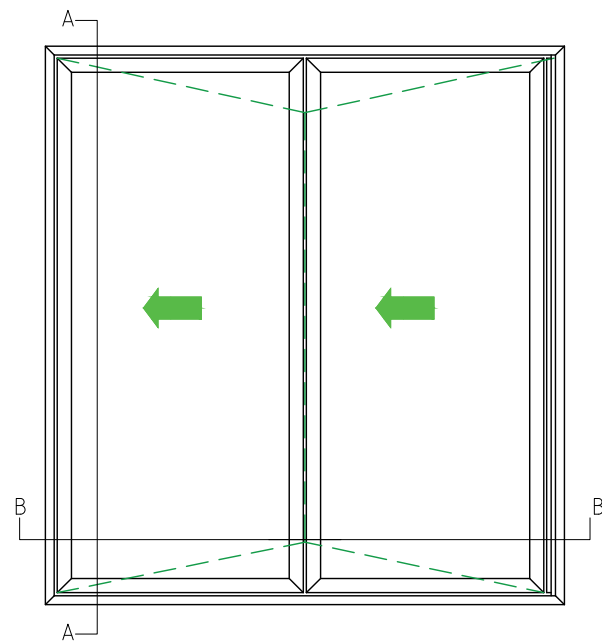

Note: 2 panel bi-folding doors where both panels move in the same direction do not have any external handles or locking, so cannot be accessed externally when the door is in the closed or locked position

ALUK F82 Bi-Folding Door OPEN IN
2-2-0, 2-0-2

www.exetertradealuminium.co.uk
sales@exetertradealuminium.co.uk

01392 537070 | 12-10-22