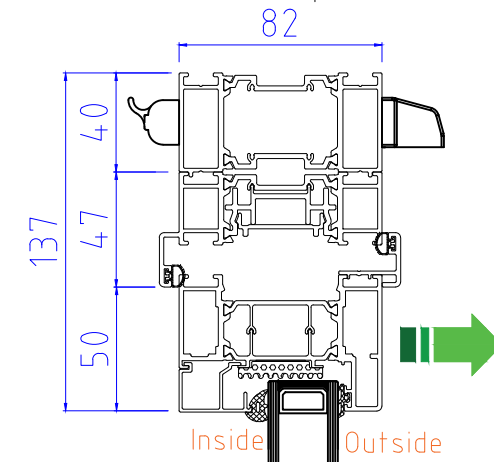

OPTIONAL 20mm ADD-ON to HINGE JAMB

SECTION B-B

ALUK F82 Bi-Folding Door OPEN OUT

4-3-1, 4-1-3

www.exetertradealuminium.co.uk

sales@exetertradealuminium.co.uk

01392 537070

12-10-22

ALUK F82 Bi-Folding Door OPEN IN	
4-3-1, 4-1-3	
www.exetertradealuminium.co.uk	
sales@exetertradealuminium.co.uk	
01392 537070	12-10-22

SECTION A-A

40mm ADD-ON FOR TRICKLE VENTS (If Required)

THRESHOLD (NO CILL)

OPTIONAL 20mm ADD-ON to HINGE JAMB

SECTION B-B

ALUK F82 Bi-Folding Door OPEN OUT	
5-5-0, 5-0-5	
	
www.exetertradealuminium.co.uk	
sales@exetertradealuminium.co.uk	
01392 537070	12-10-22

ALUK F82 Bi-Folding Door OPEN IN	
5-5-0, 5-0-5	
	
www.exetertradealuminium.co.uk	
sales@exetertradealuminium.co.uk	
01392 537070	12-10-22