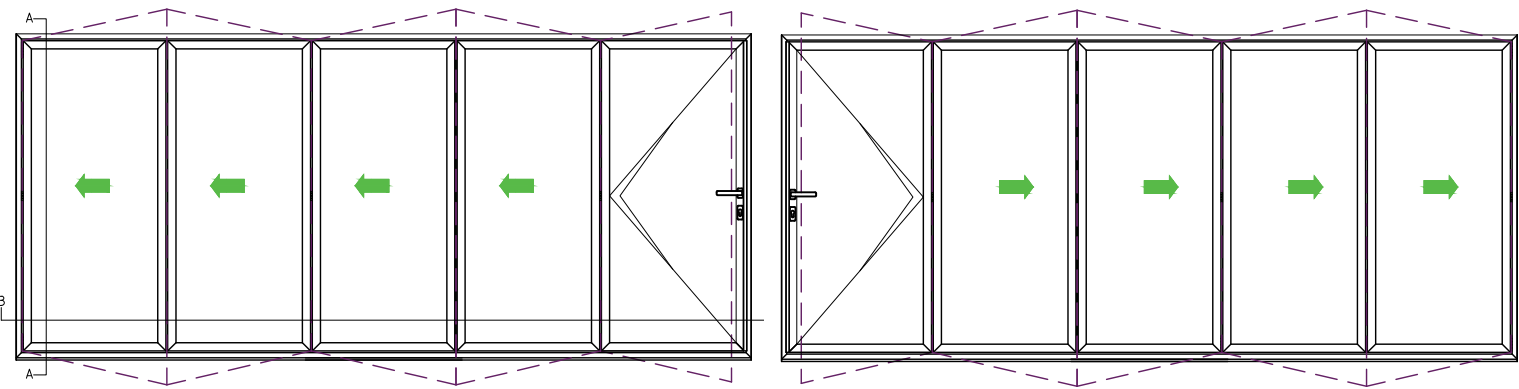

ALUK F82 Bi-Folding Door OPEN OUT	
5-5-0, 5-0-5	
www.exetertradealuminium.co.uk	
sales@exetertradealuminium.co.uk	
01392 537070	12-10-22