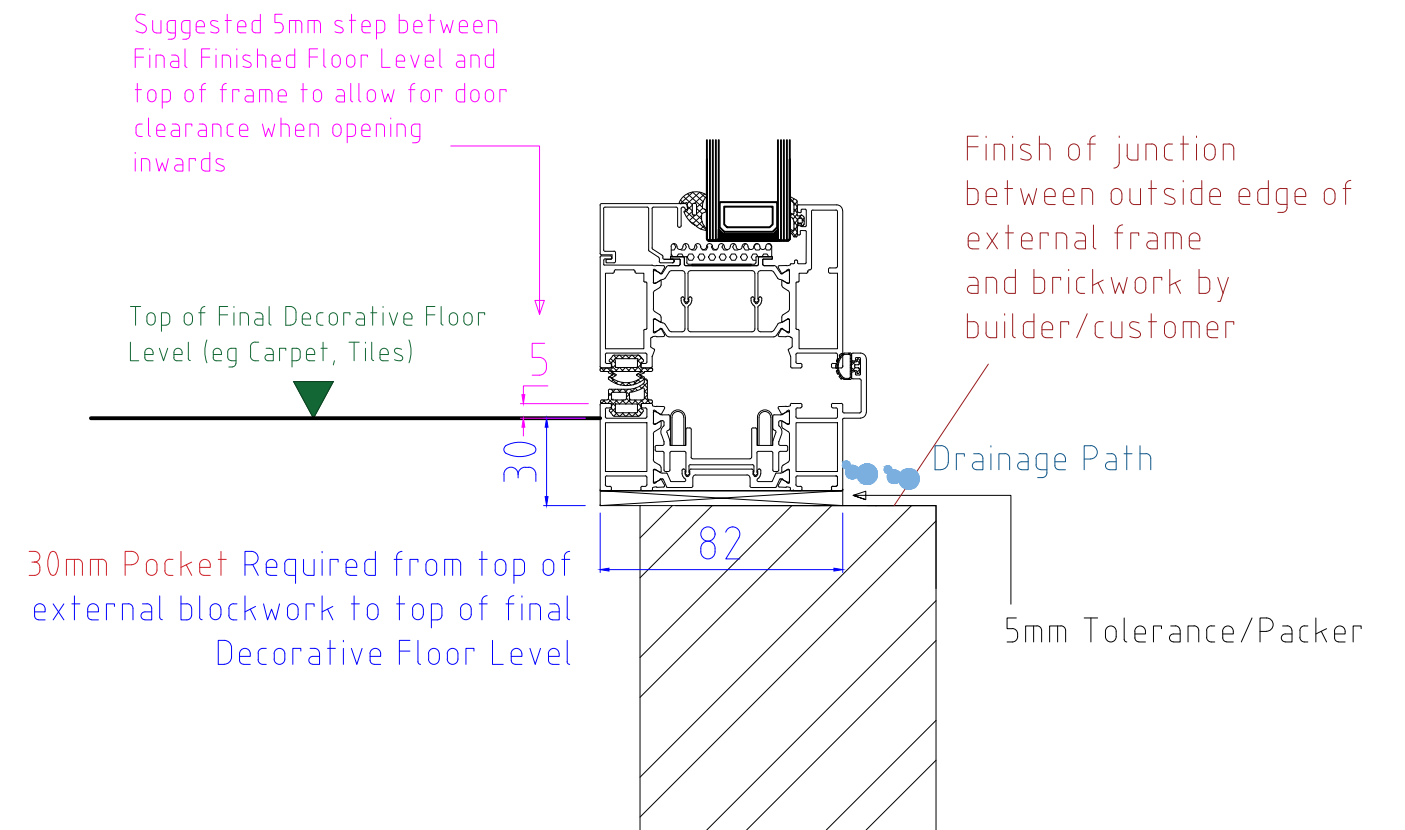

www.exetertradealuminium.co.uk
sales@exetertradealuminium.co.uk
01392 537070 | 12-10-22