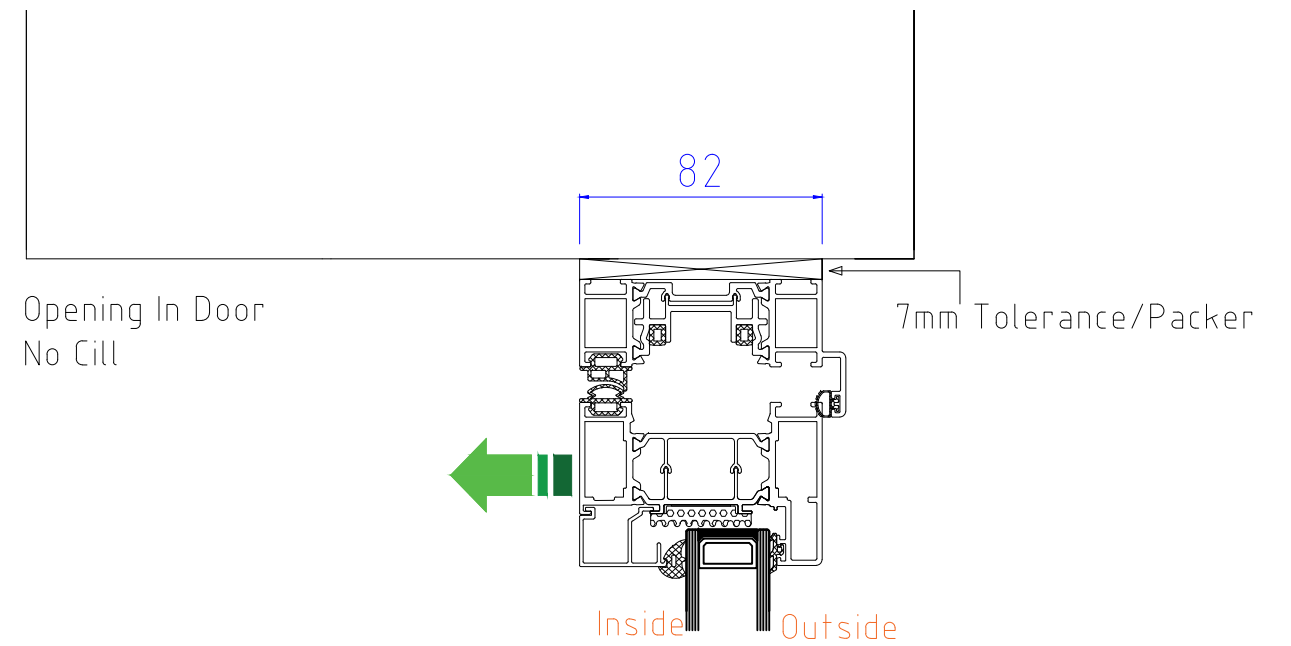

www.exetertradealuminium.co.uk
sales@exetertradealuminium.co.uk
01392 537070 | 12-10-22