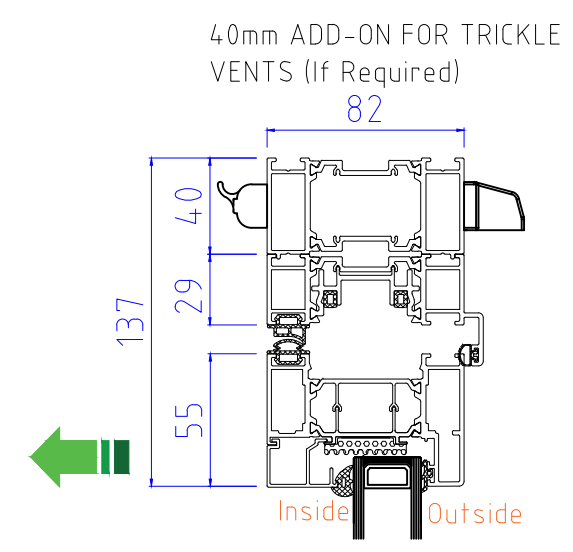

OPTIONAL 20mm ADD-ON to HINGE JAMB

SECTION B-B

ALUK F82 Bi-Folding Door OPEN OUT

4-3-1, 4-1-3

www.exetertradealuminium.co.uk

sales@exetertradealuminium.co.uk

01392 537070

12-10-22

ALUK F82 Bi-Folding Door OPEN IN	
4-3-1, 4-1-3	
www.exetertradealuminium.co.uk	
sales@exetertradealuminium.co.uk	
01392 537070	12-10-22

SECTION A-A

40mm ADD-ON FOR TRICKLE VENTS (If Required)

THRESHOLD (NO CILL)

OPTIONAL 20mm ADD-ON to HINGE JAMB

SECTION B-B

ALUK F82 Bi-Folding Door OPEN OUT	
5-5-0, 5-0-5	
	
www.exetertradealuminium.co.uk	
sales@exetertradealuminium.co.uk	
01392 537070	12-10-22

ALUK F82 Bi-Folding Door OPEN IN	
5-5-0, 5-0-5	
	
www.exetertradealuminium.co.uk	
sales@exetertradealuminium.co.uk	
01392 537070	12-10-22