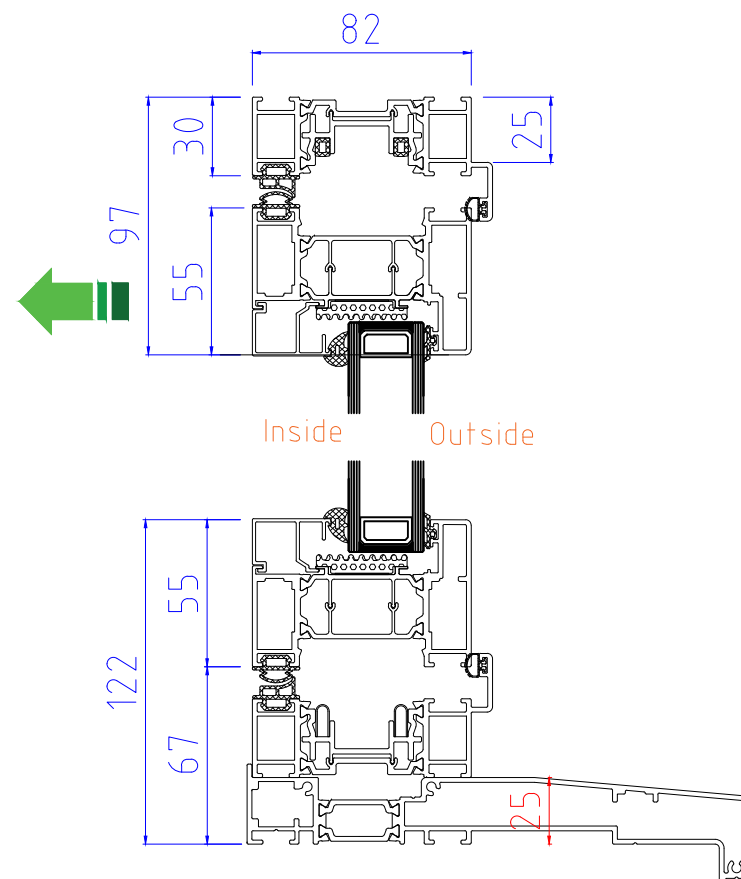

SECTION A-A