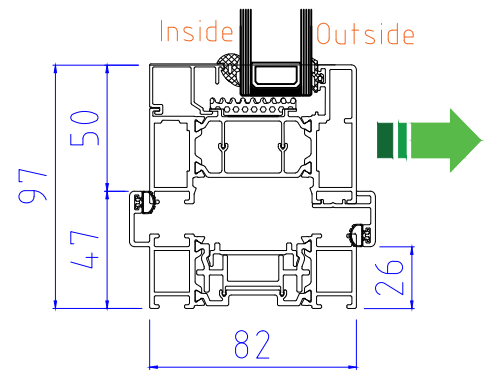

ALUK F82 Bi-Folding Door OPEN OUT

4-4-0, 4-0-4

www.exetertradealuminium.co.uk

sales@exetertradealuminium.co.uk

01392 537070

12-10-22

SECTION B-B

Note: 4 panel bi-folding doors where both panels move in the same direction do not have any external handles or locking, so cannot be accessed externally when the door is in the closed or locked position

ALUK F82 Bi-Folding Door OPEN IN	
4-4-0, 4-0-4	
www.exetertradealuminium.co.uk	
sales@exetertradealuminium.co.uk	
01392 537070	12-10-22

SECTION A-A

40mm ADD-ON FOR TRICKLE VENTS (If Required)

THRESHOLD (NO CILL)

OPTIONAL 20mm ADD-ON to HINGE JAMB

SECTION B-B

ALUK F82 Bi-Folding Door OPEN OUT

4-3-1, 4-1-3

www.exetertradealuminium.co.uk

sales@exetertradealuminium.co.uk

01392 537070

12-10-22