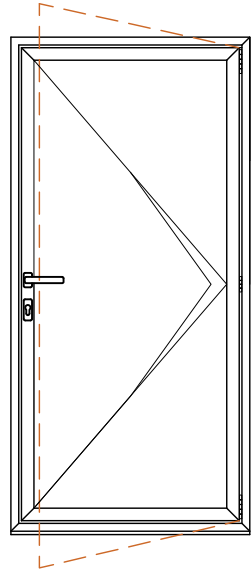

SECTION B-B

SECTION A-A

THRESHOLD (NO CILL)

OPTIONAL 20mm ADD-ON to HINGE JAMB

SECTION C-C

ALUK F82 Bi-Folding Door OPEN OUT  
1-1-0, 1-0-1, 2-1-1

www.exetertradealuminium.co.uk  
sales@exetertradealuminium.co.uk