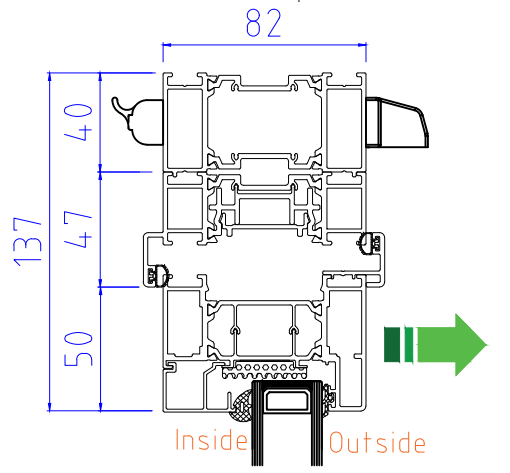

40mm ADD-ON FOR TRICKLE VENTS (If Required)