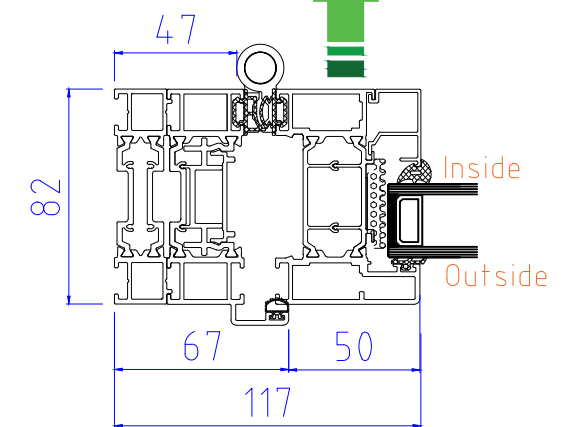

SECTION A-A

40mm ADD-ON FOR TRICKLE VENTS (If Required)

THRESHOLD (NO CILL)

SECTION B-B

OPTIONAL 20mm ADD-ON to HINGE JAMB

ALUK F82 Bi-Folding Door OPEN IN

3-3-0, 3-0-3

www.exetertradealuminium.co.uk

sales@exetertradealuminium.co.uk

01392 537070

12-10-22

SECTION A-A

40mm ADD-ON FOR TRICKLE VENTS (If Required)

THRESHOLD (NO CILL)

SECTION B-B

OPTIONAL 20mm ADD-ON to HINGE JAMB