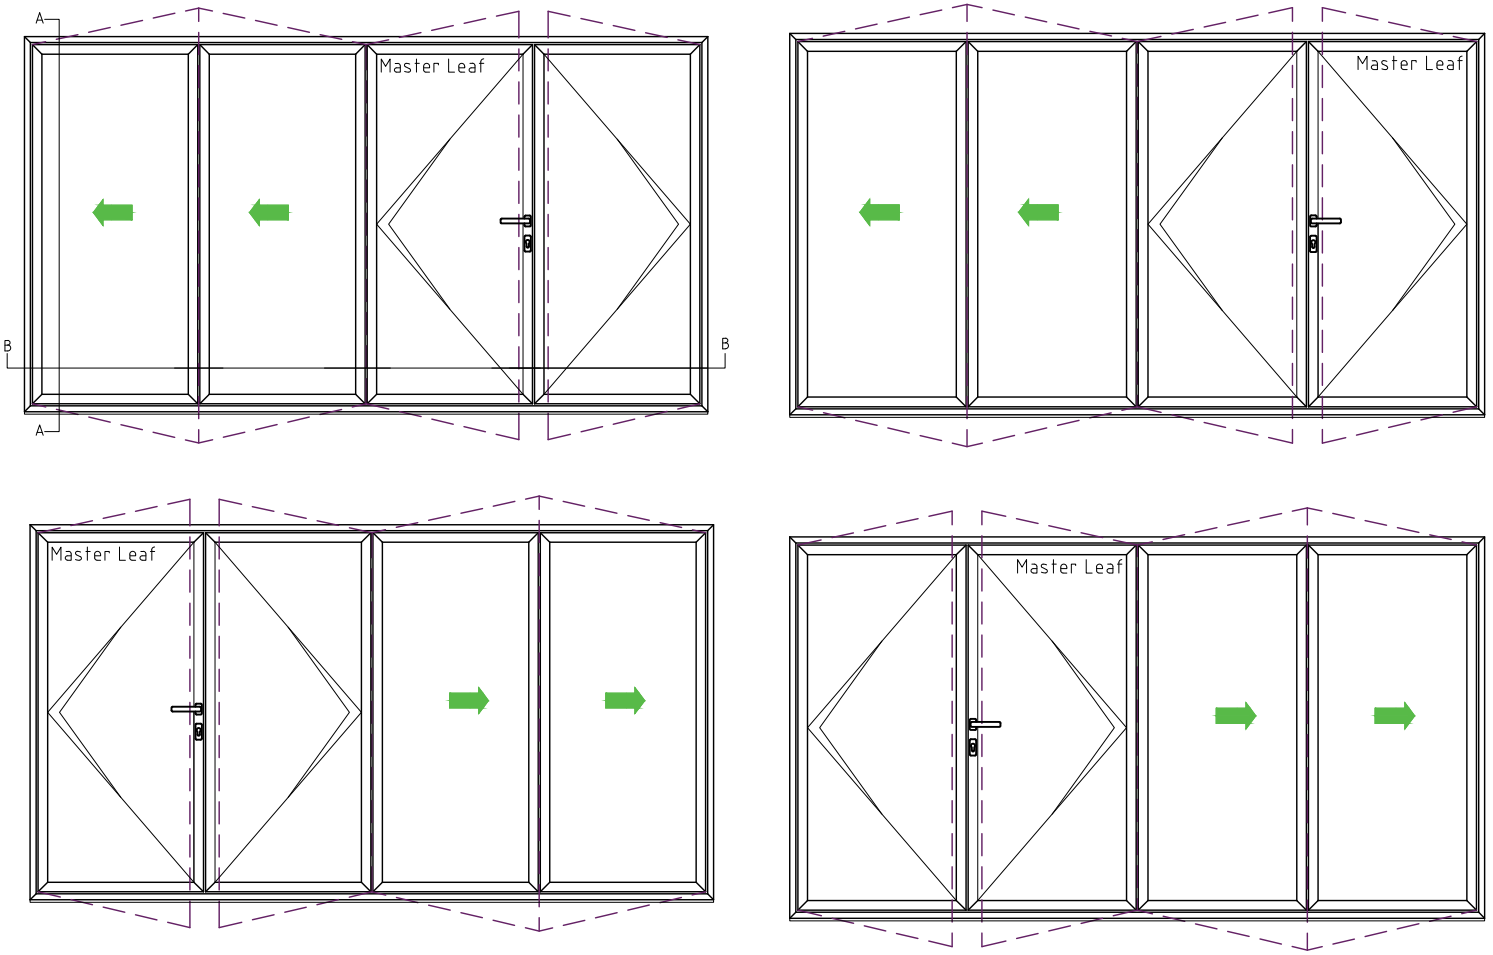

ALUK F82 Bi-Folding Door OPEN OUT

4-3-1, 4-1-3

www.exetertradealuminium.co.uk

sales@exetertradealuminium.co.uk

01392 537070

12-10-22